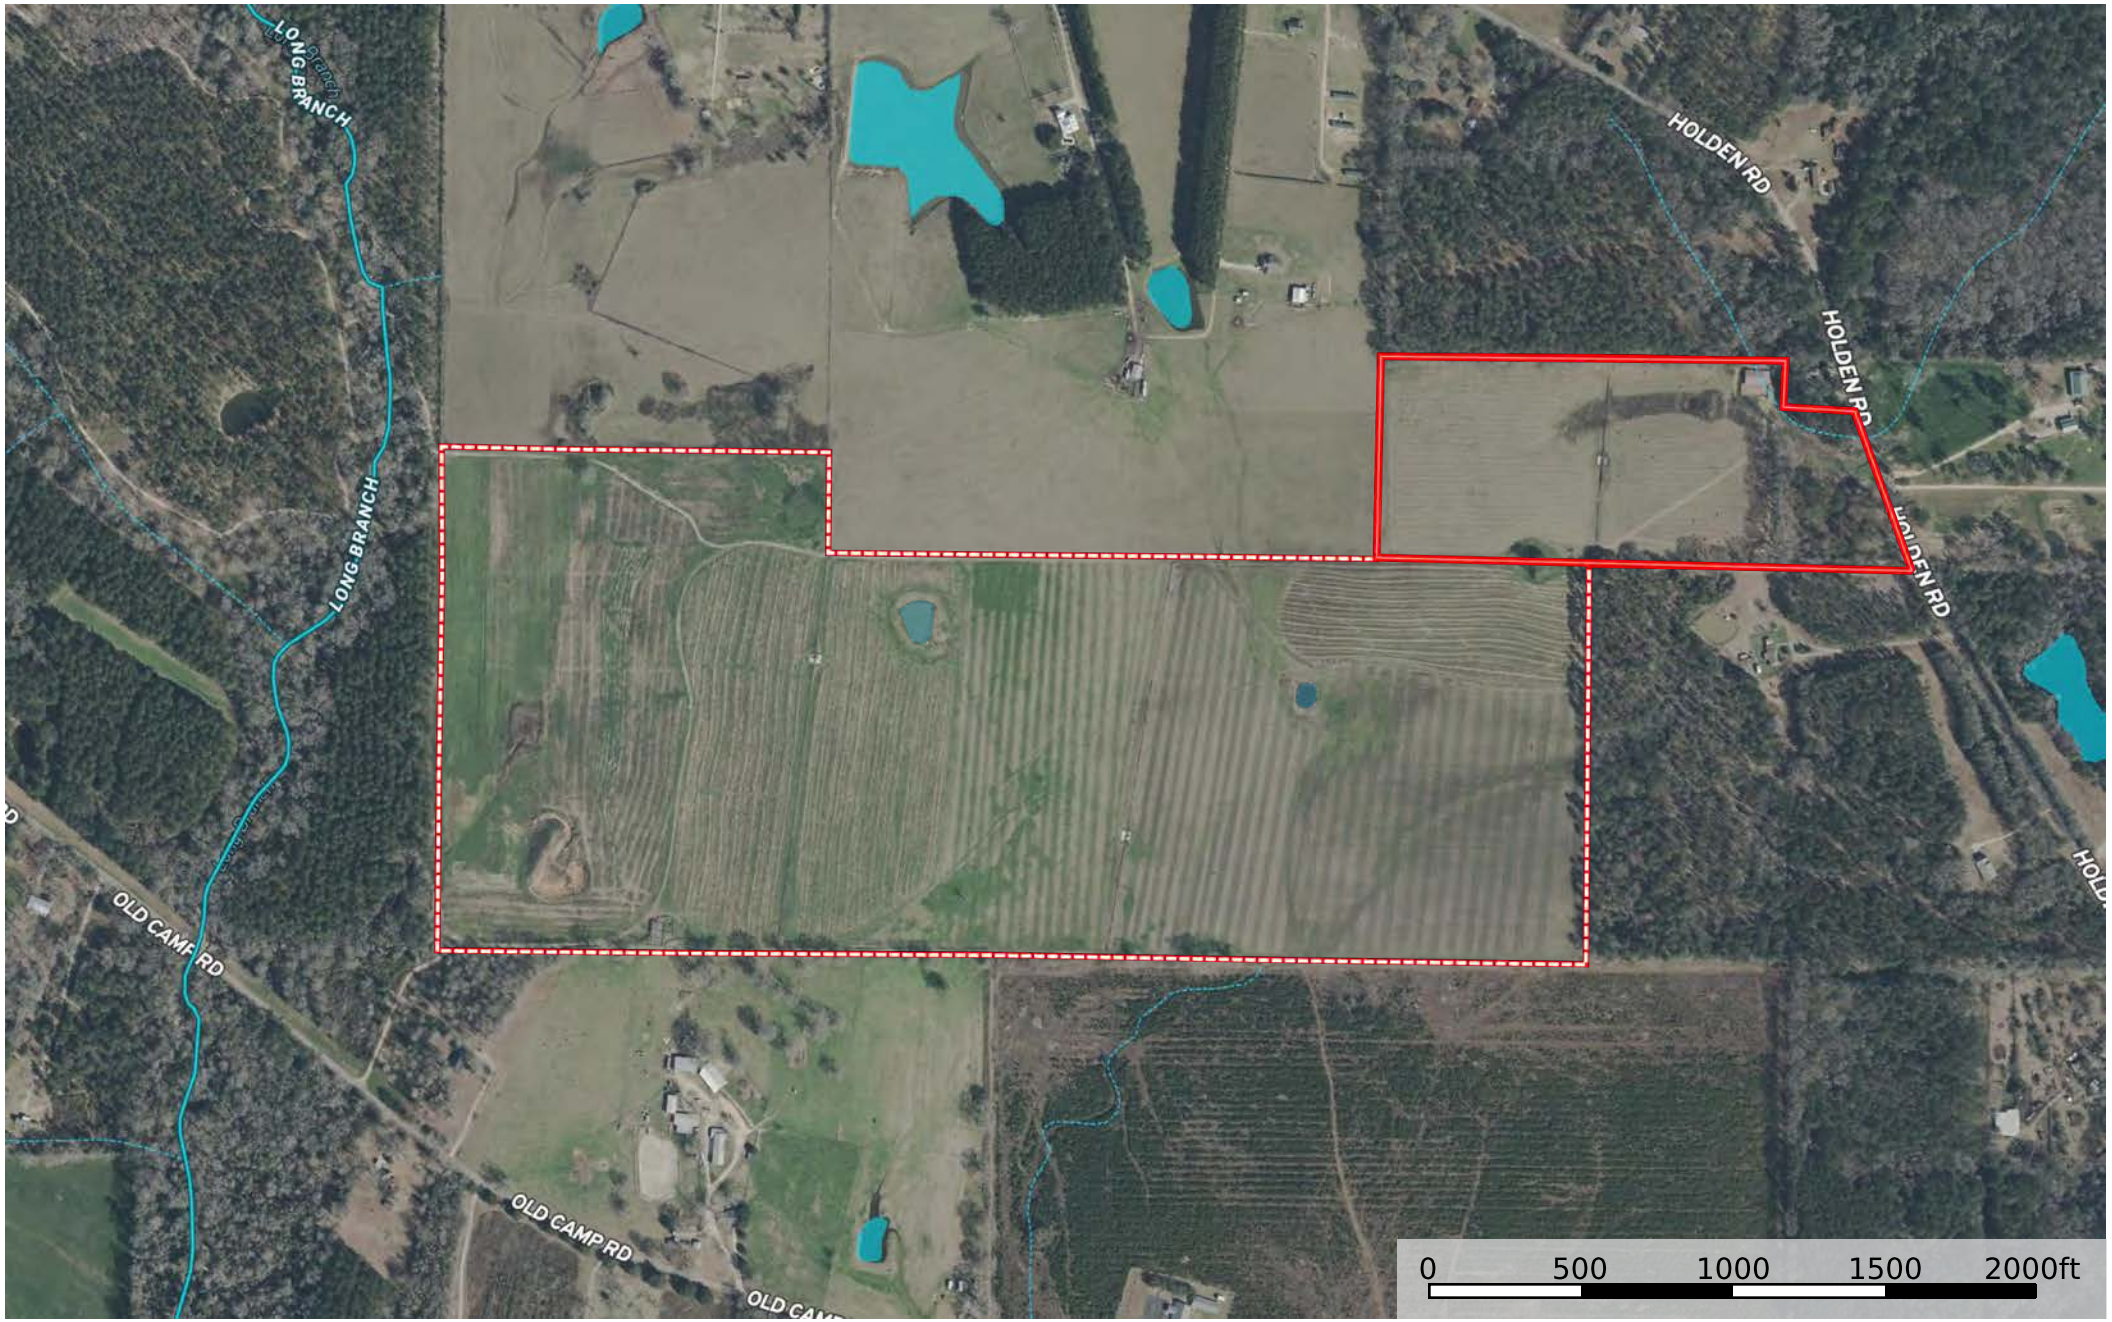

# 148.41 Acres - Pearl River County MS

Mississippi, AC +/-

- Boundary
- Pond / Tank
- Boundary

# 148.41 Acres - Pearl River County MS

Mississippi, AC +/-

- Boundary
- Pond / Tank
- Boundary

- Boundary
- Pond / Tank
- Boundary
- Stream, Intermittent
- River/Creek
- Water Body

# 148.41 Acres - Pearl River County MS

Mississippi, AC +/-

 Boundary  Pond / Tank  Boundary