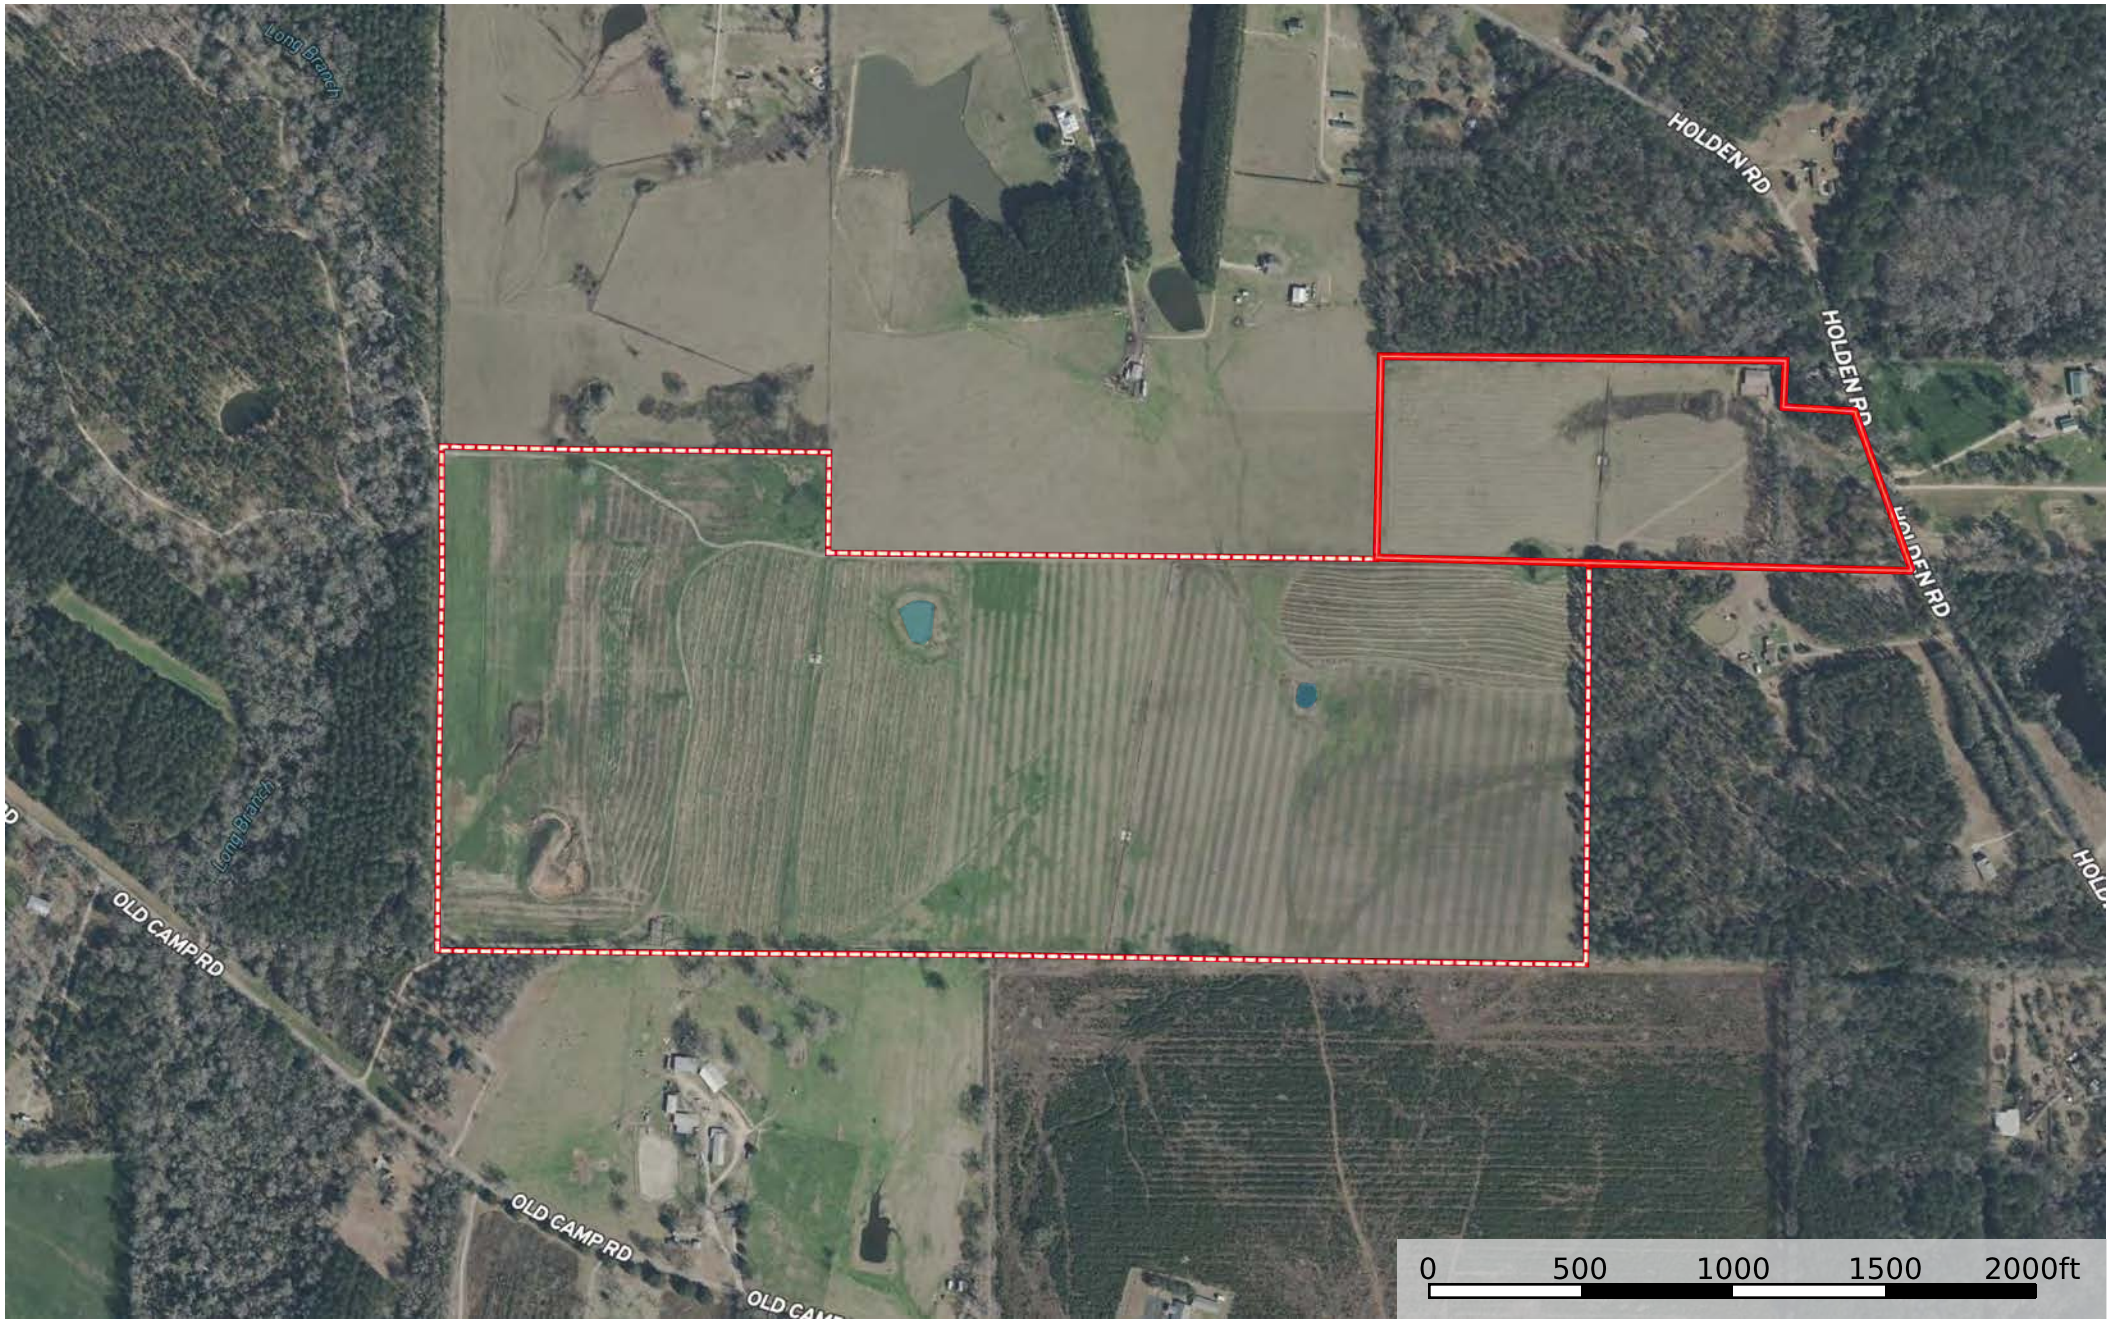

# 148.41 Acres - Pearl River County MS

Mississippi, AC +/-

- Boundary
- Pond / Tank
- Boundary

# 148.41 Acres - Pearl River County MS

Mississippi, AC +/-

- Boundary
- Pond / Tank
- Boundary

- Boundary
- Pond / Tank
- Boundary
- Stream, Intermittent
- River/Creek
- Water Body

# 148.41 Acres - Pearl River County MS

Mississippi, AC +/-

 Boundary  Pond / Tank  Boundary