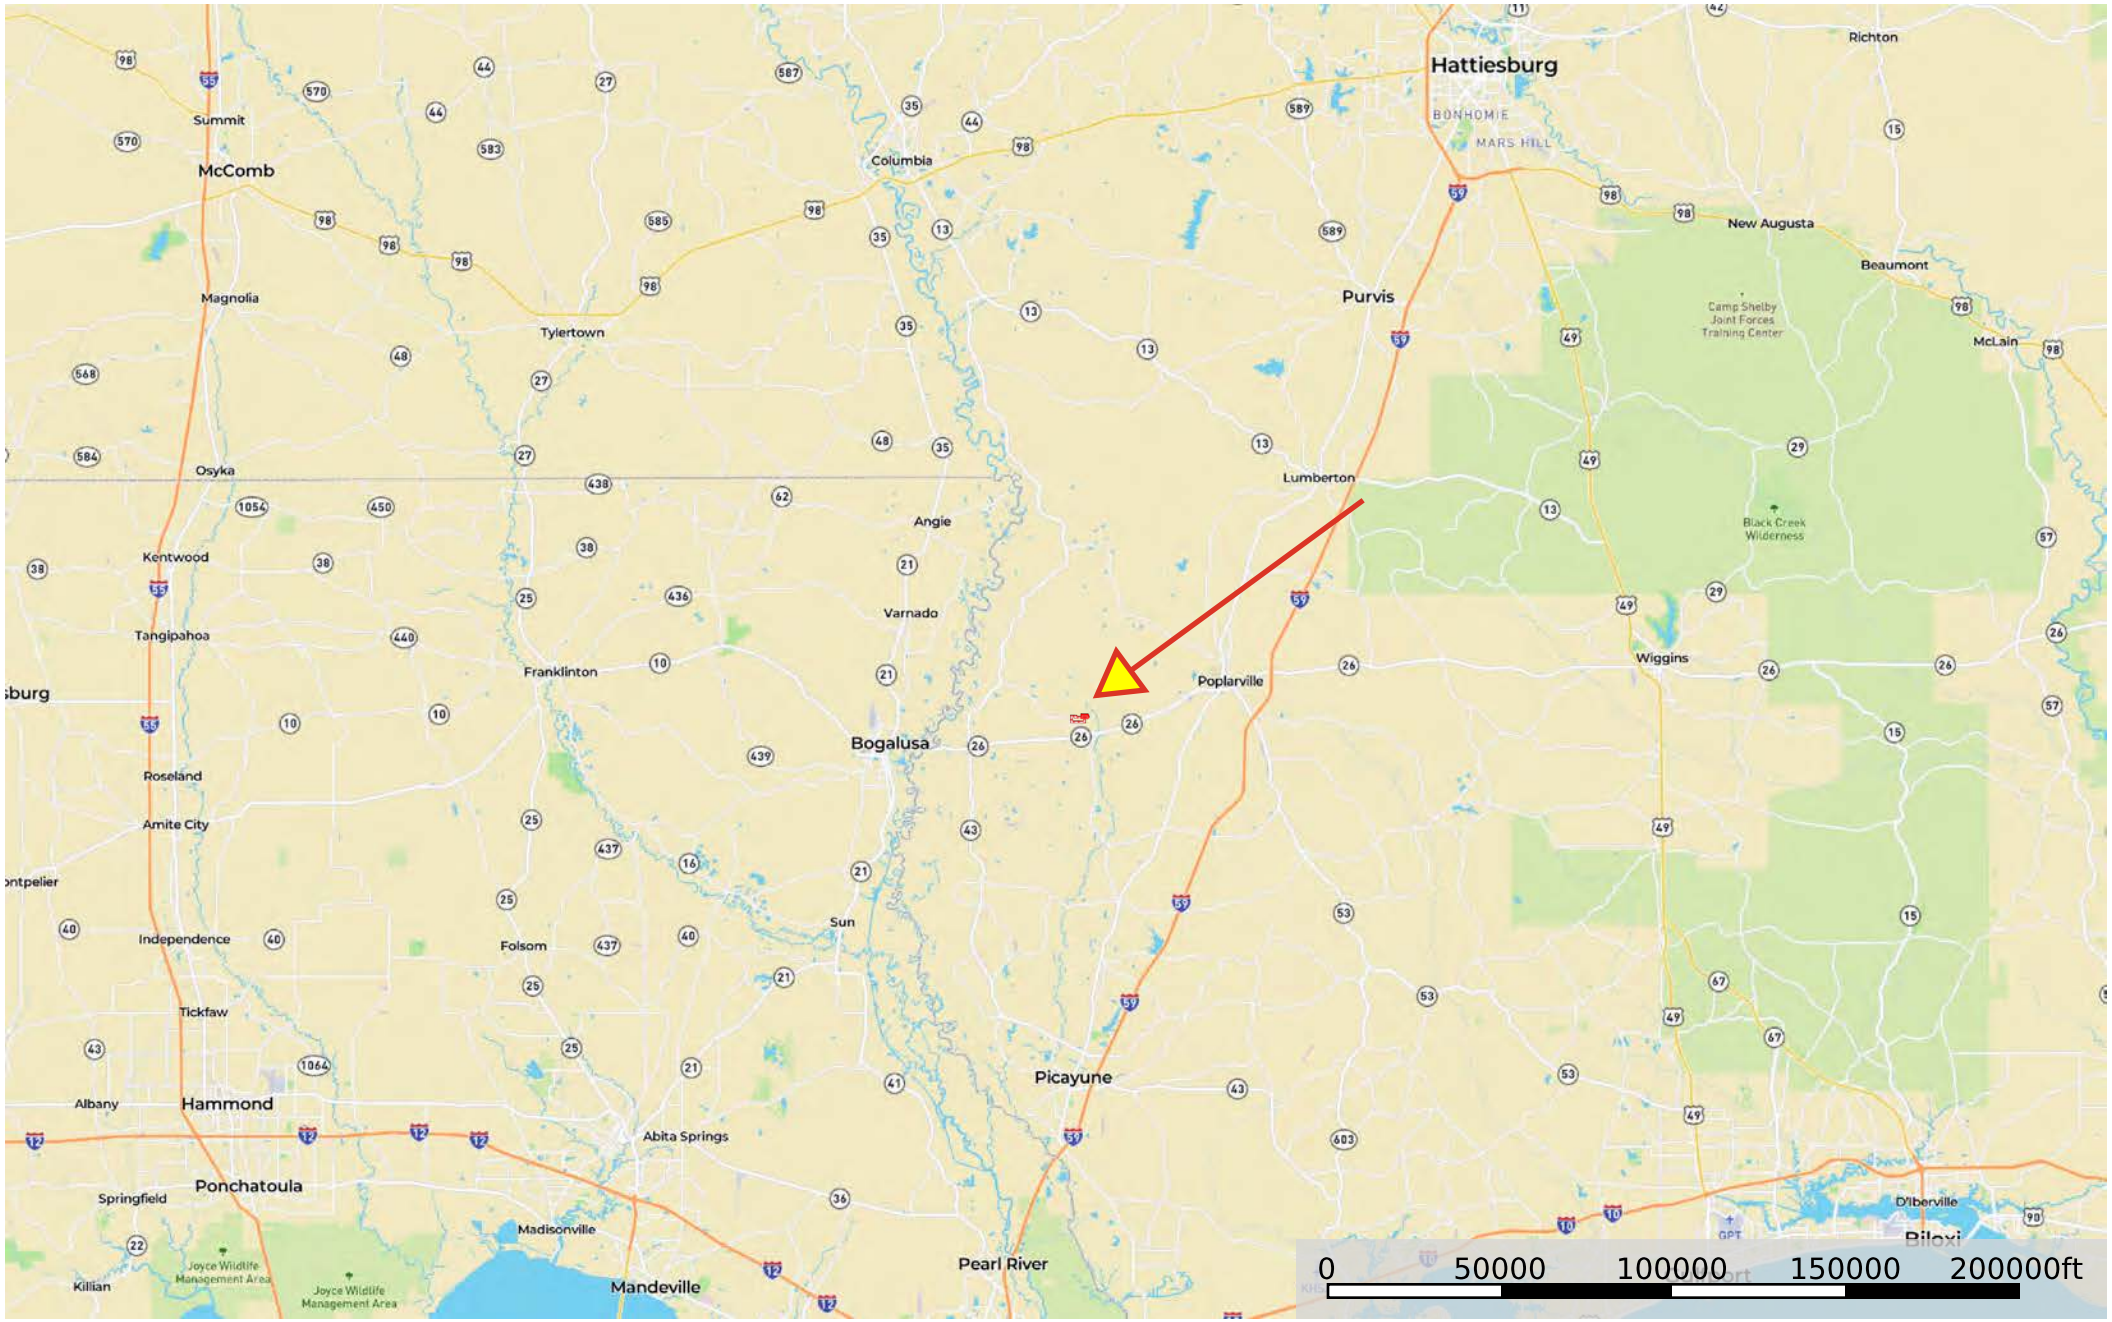

# 148.41 Acres - Pearl River County MS

Mississippi, AC +/-

- Boundary
- Pond / Tank
- Boundary

# 148.41 Acres - Pearl River County MS

Mississippi, AC +/-

- Boundary
- Pond / Tank
- Boundary

- Boundary
- Pond / Tank
- Boundary
- Stream, Intermittent
- River/Creek
- Water Body

# 148.41 Acres - Pearl River County MS

Mississippi, AC +/-

 Boundary  Pond / Tank  Boundary