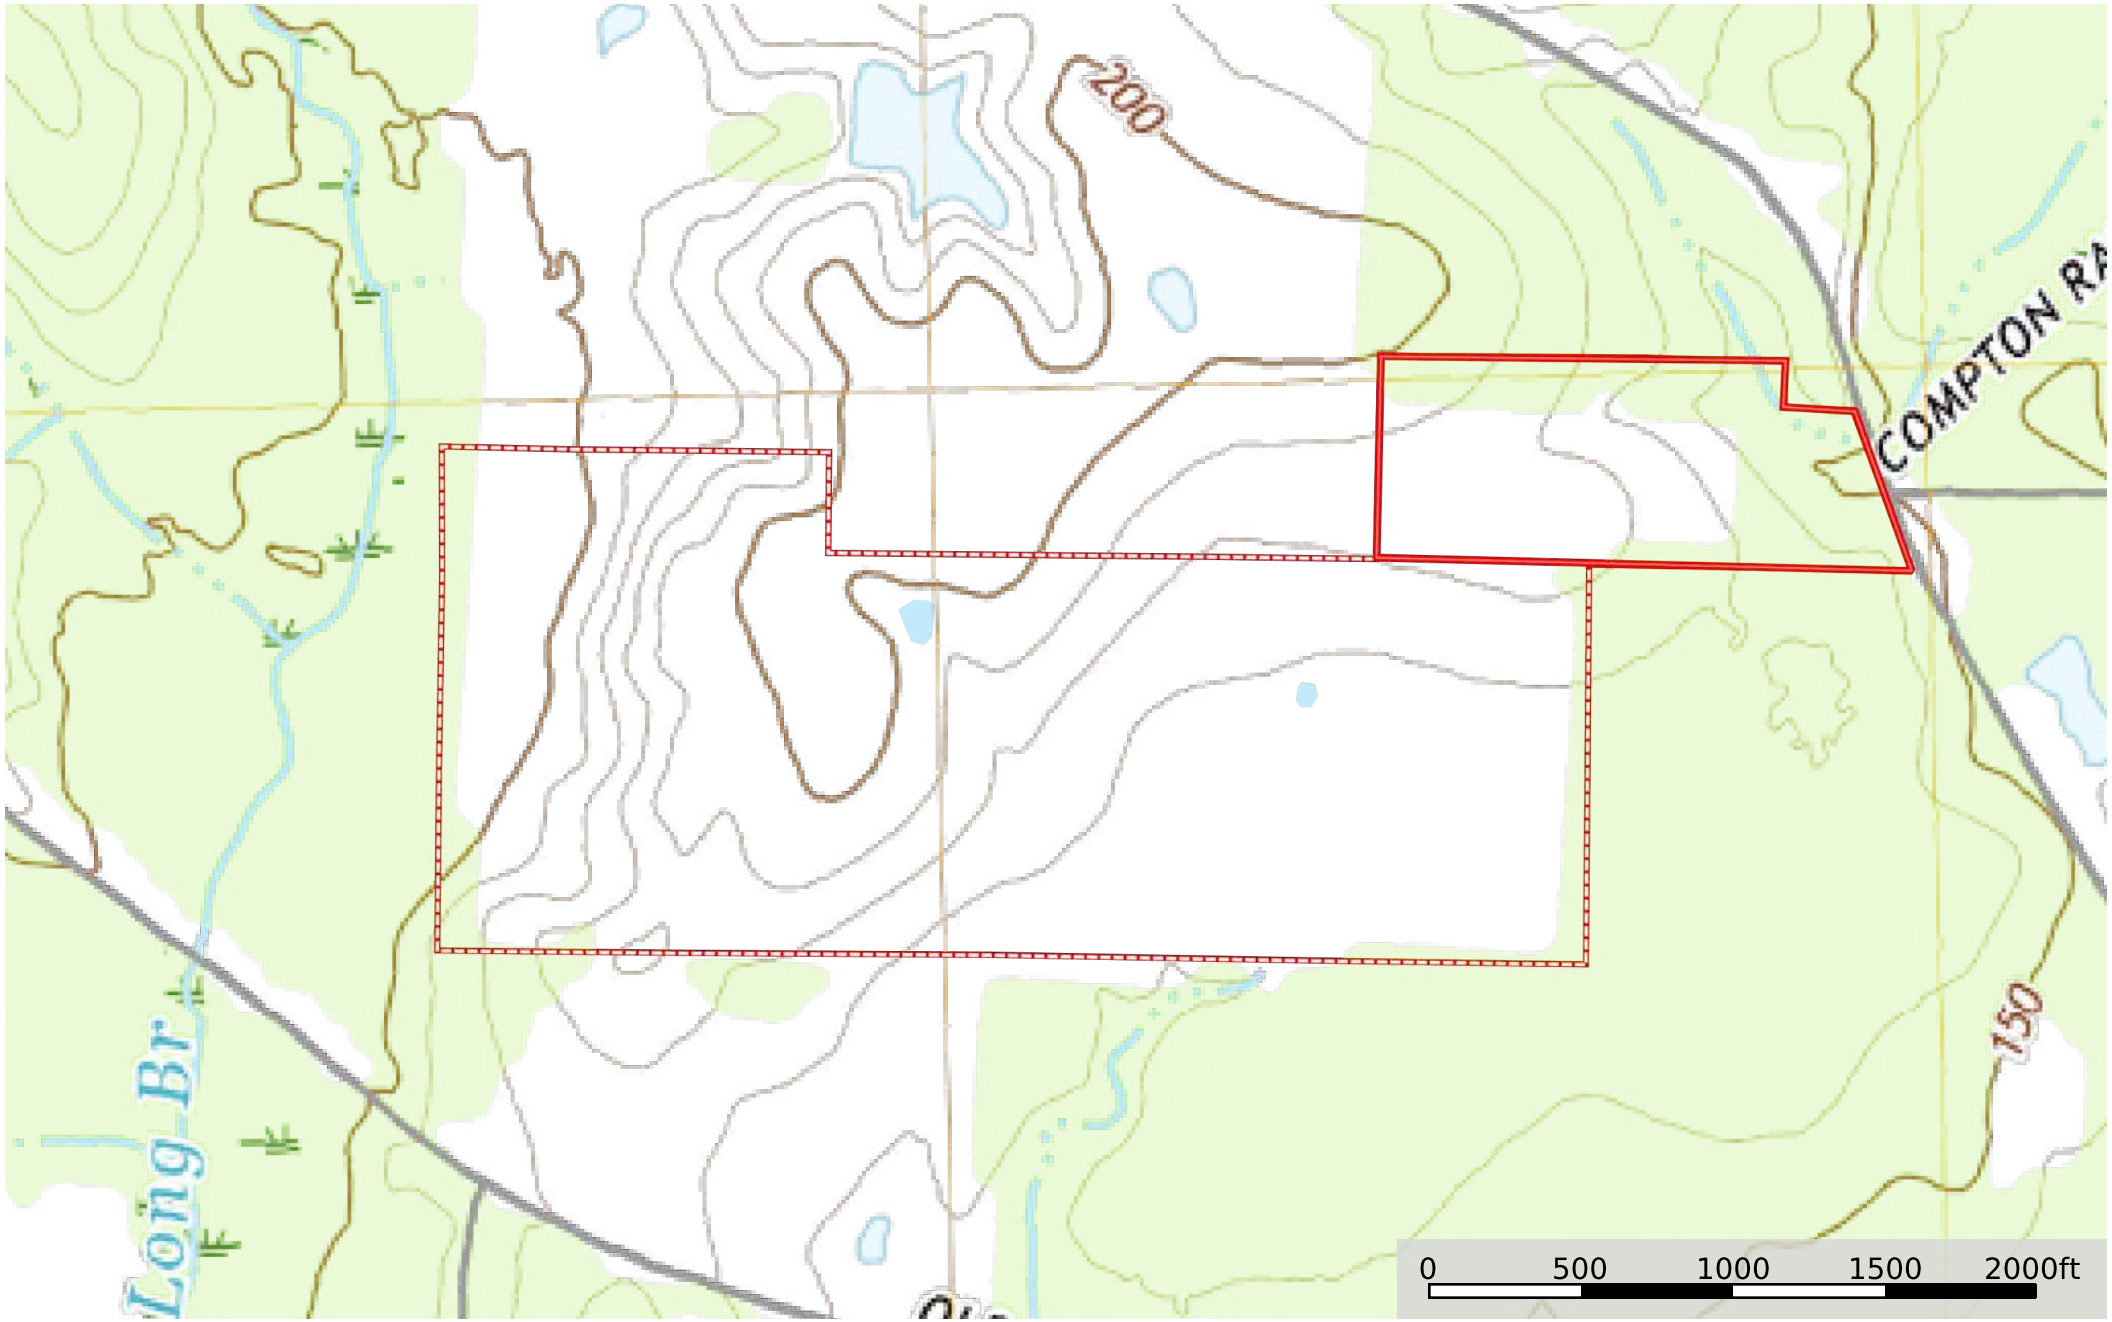

# 148.41 Acres - Pearl River County MS

Mississippi, AC +/-

- Boundary
- Pond / Tank
- Boundary

# 148.41 Acres - Pearl River County MS

Mississippi, AC +/-

- Boundary
- Pond / Tank
- Boundary

- Boundary
- Pond / Tank
- Boundary
- Stream, Intermittent
- River/Creek
- Water Body

# 148.41 Acres - Pearl River County MS

Mississippi, AC +/-

 Boundary  Pond / Tank  Boundary