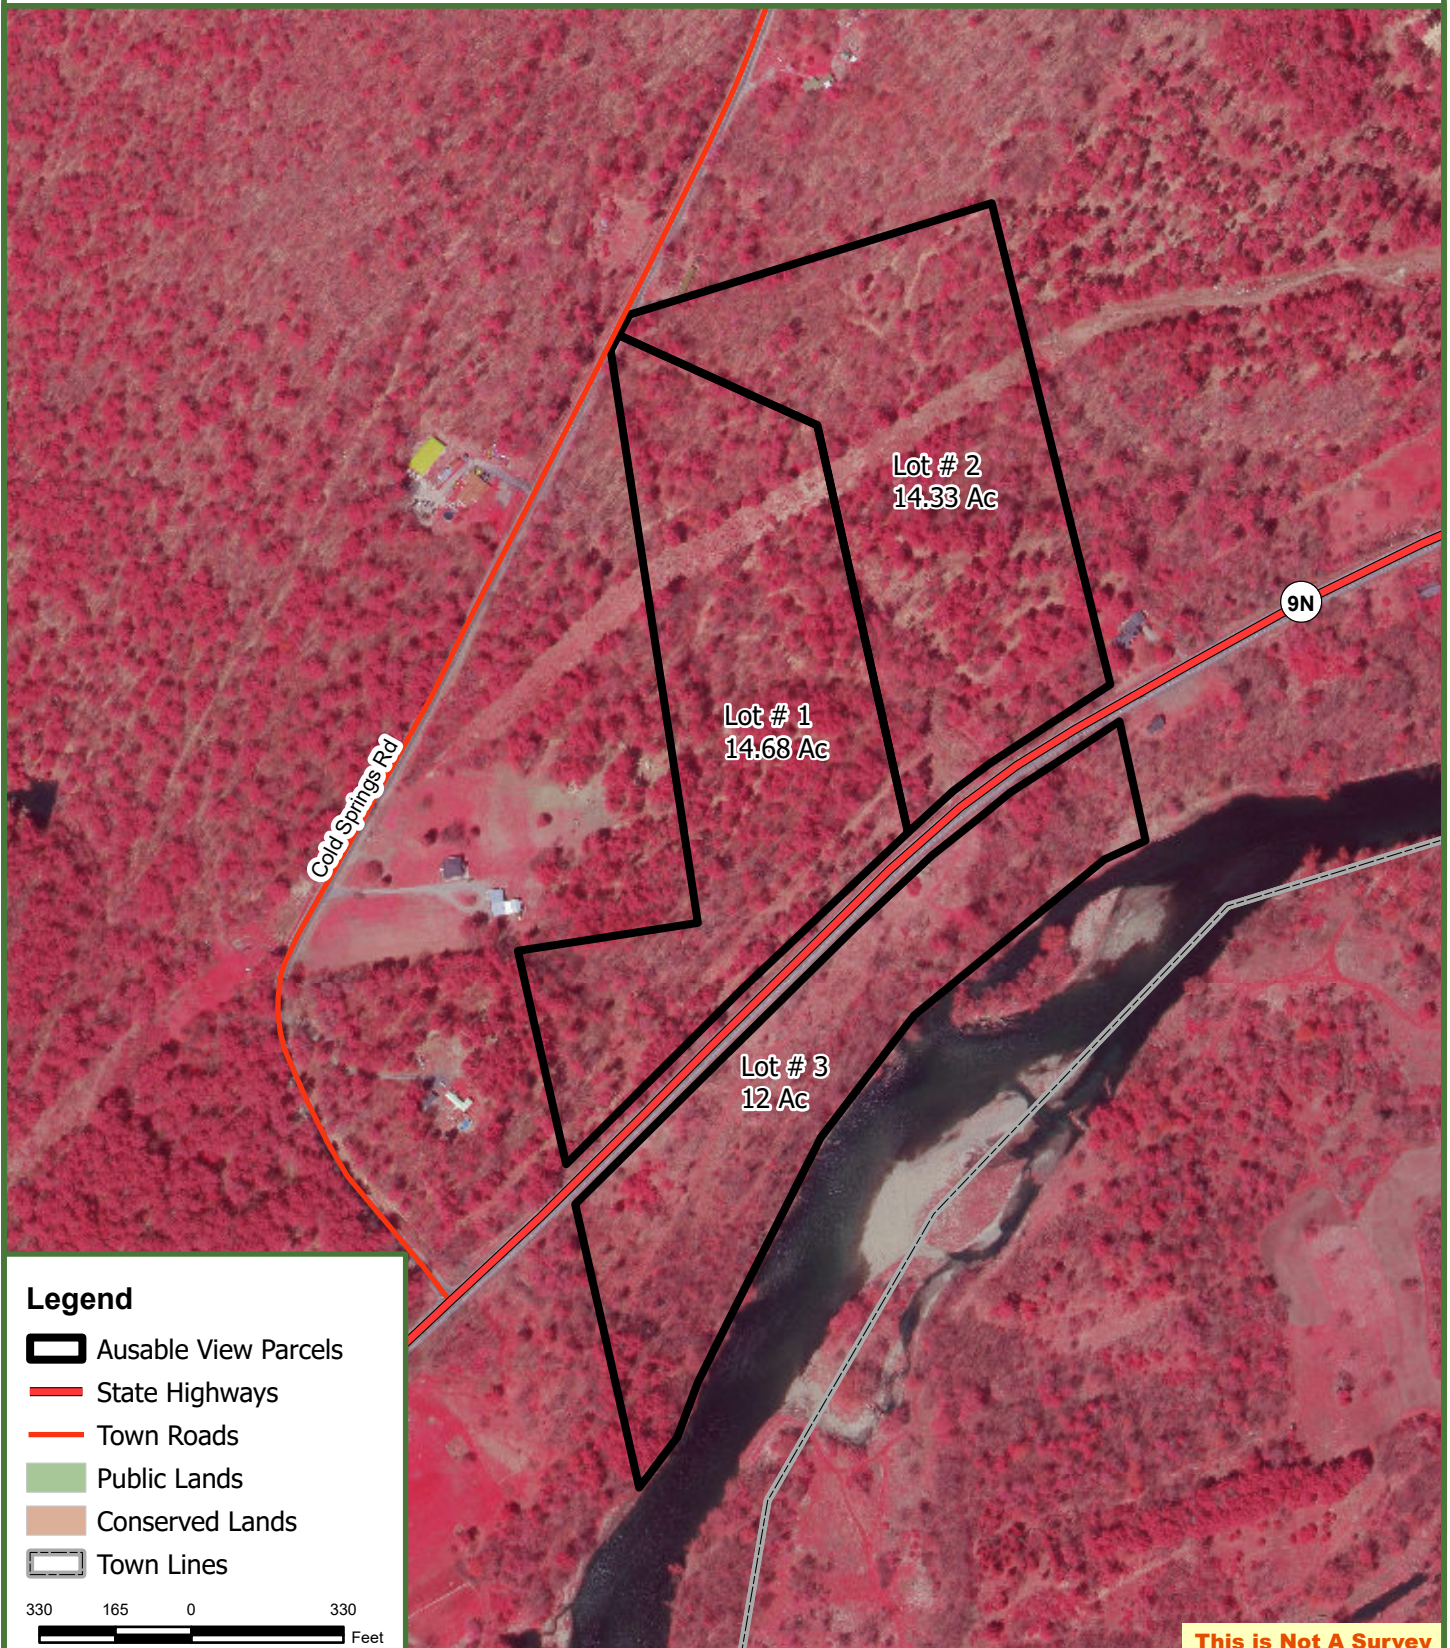

Ausable View Parcels

40.01 Survey Acres
Ausable, Clinton County New York

**Fountains
Land**
AN F&W COMPANY

Map produced from the best available information including town tax maps, hand held GPS data, aerial photography and reference information obtained from publicly available GIS sources, and the owner. Boundary lines portrayed on this map are approximate and could be different than the actual location of boundaries found in the field.