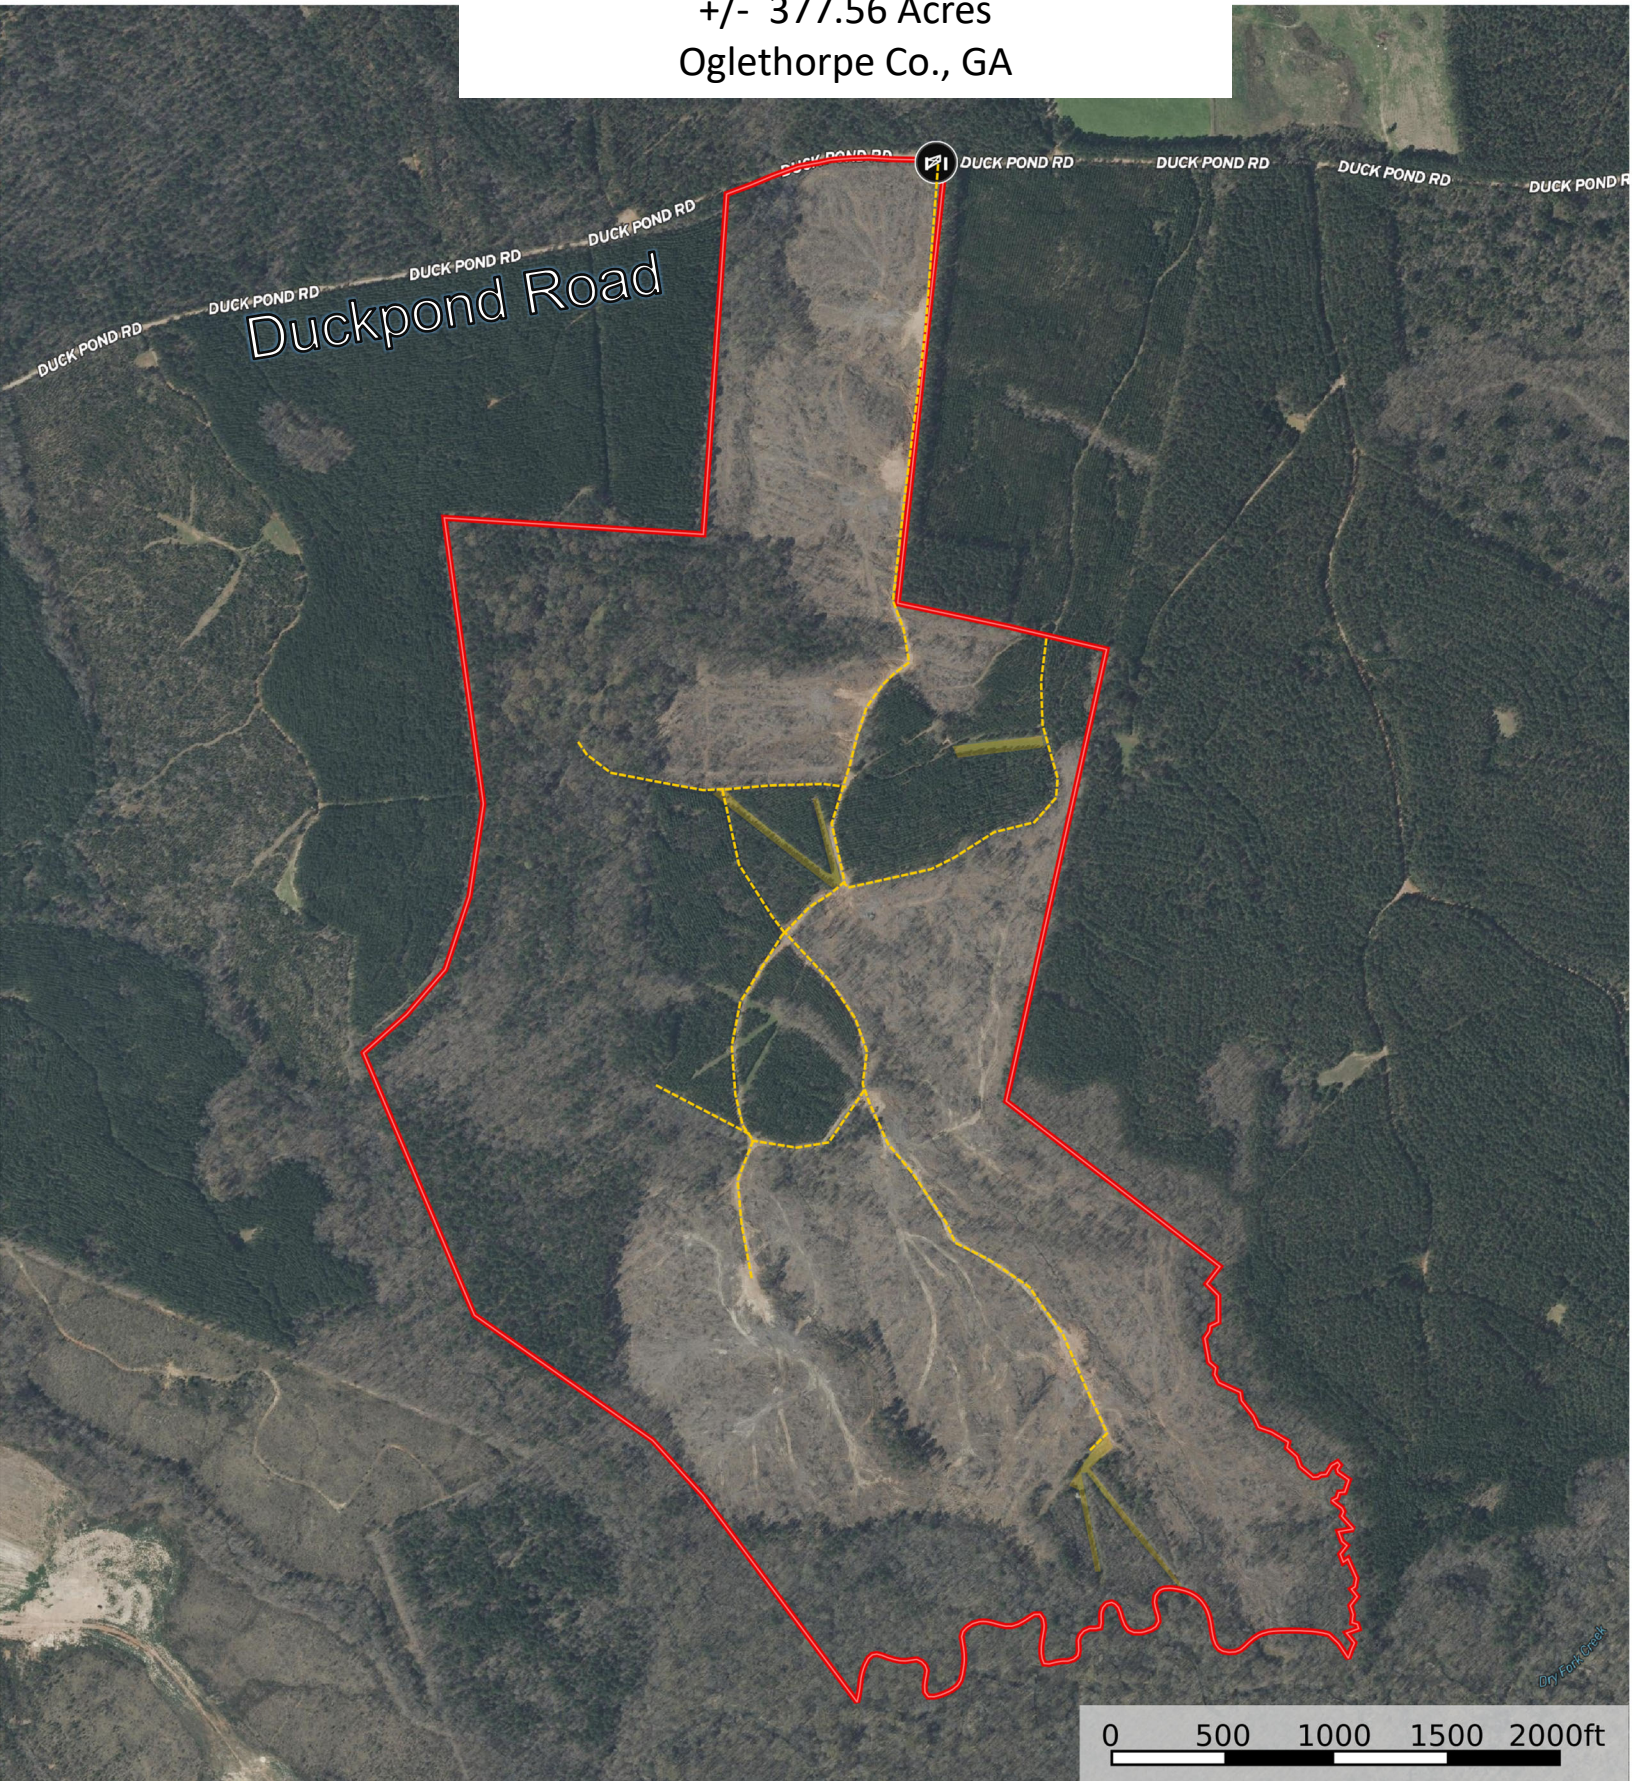

**Pine Ridge**  
+/- 377.56 Acres  
Oglethorpe Co., GA

**Jesse Johnson, Broker**  
Georgia Registered Forester # 2725  
706-614-4855

**id.** The information contained herein was obtained from sources deemed to be reliable. Land id™ Services makes no warranties or guarantees as to the completeness or accuracy thereof.