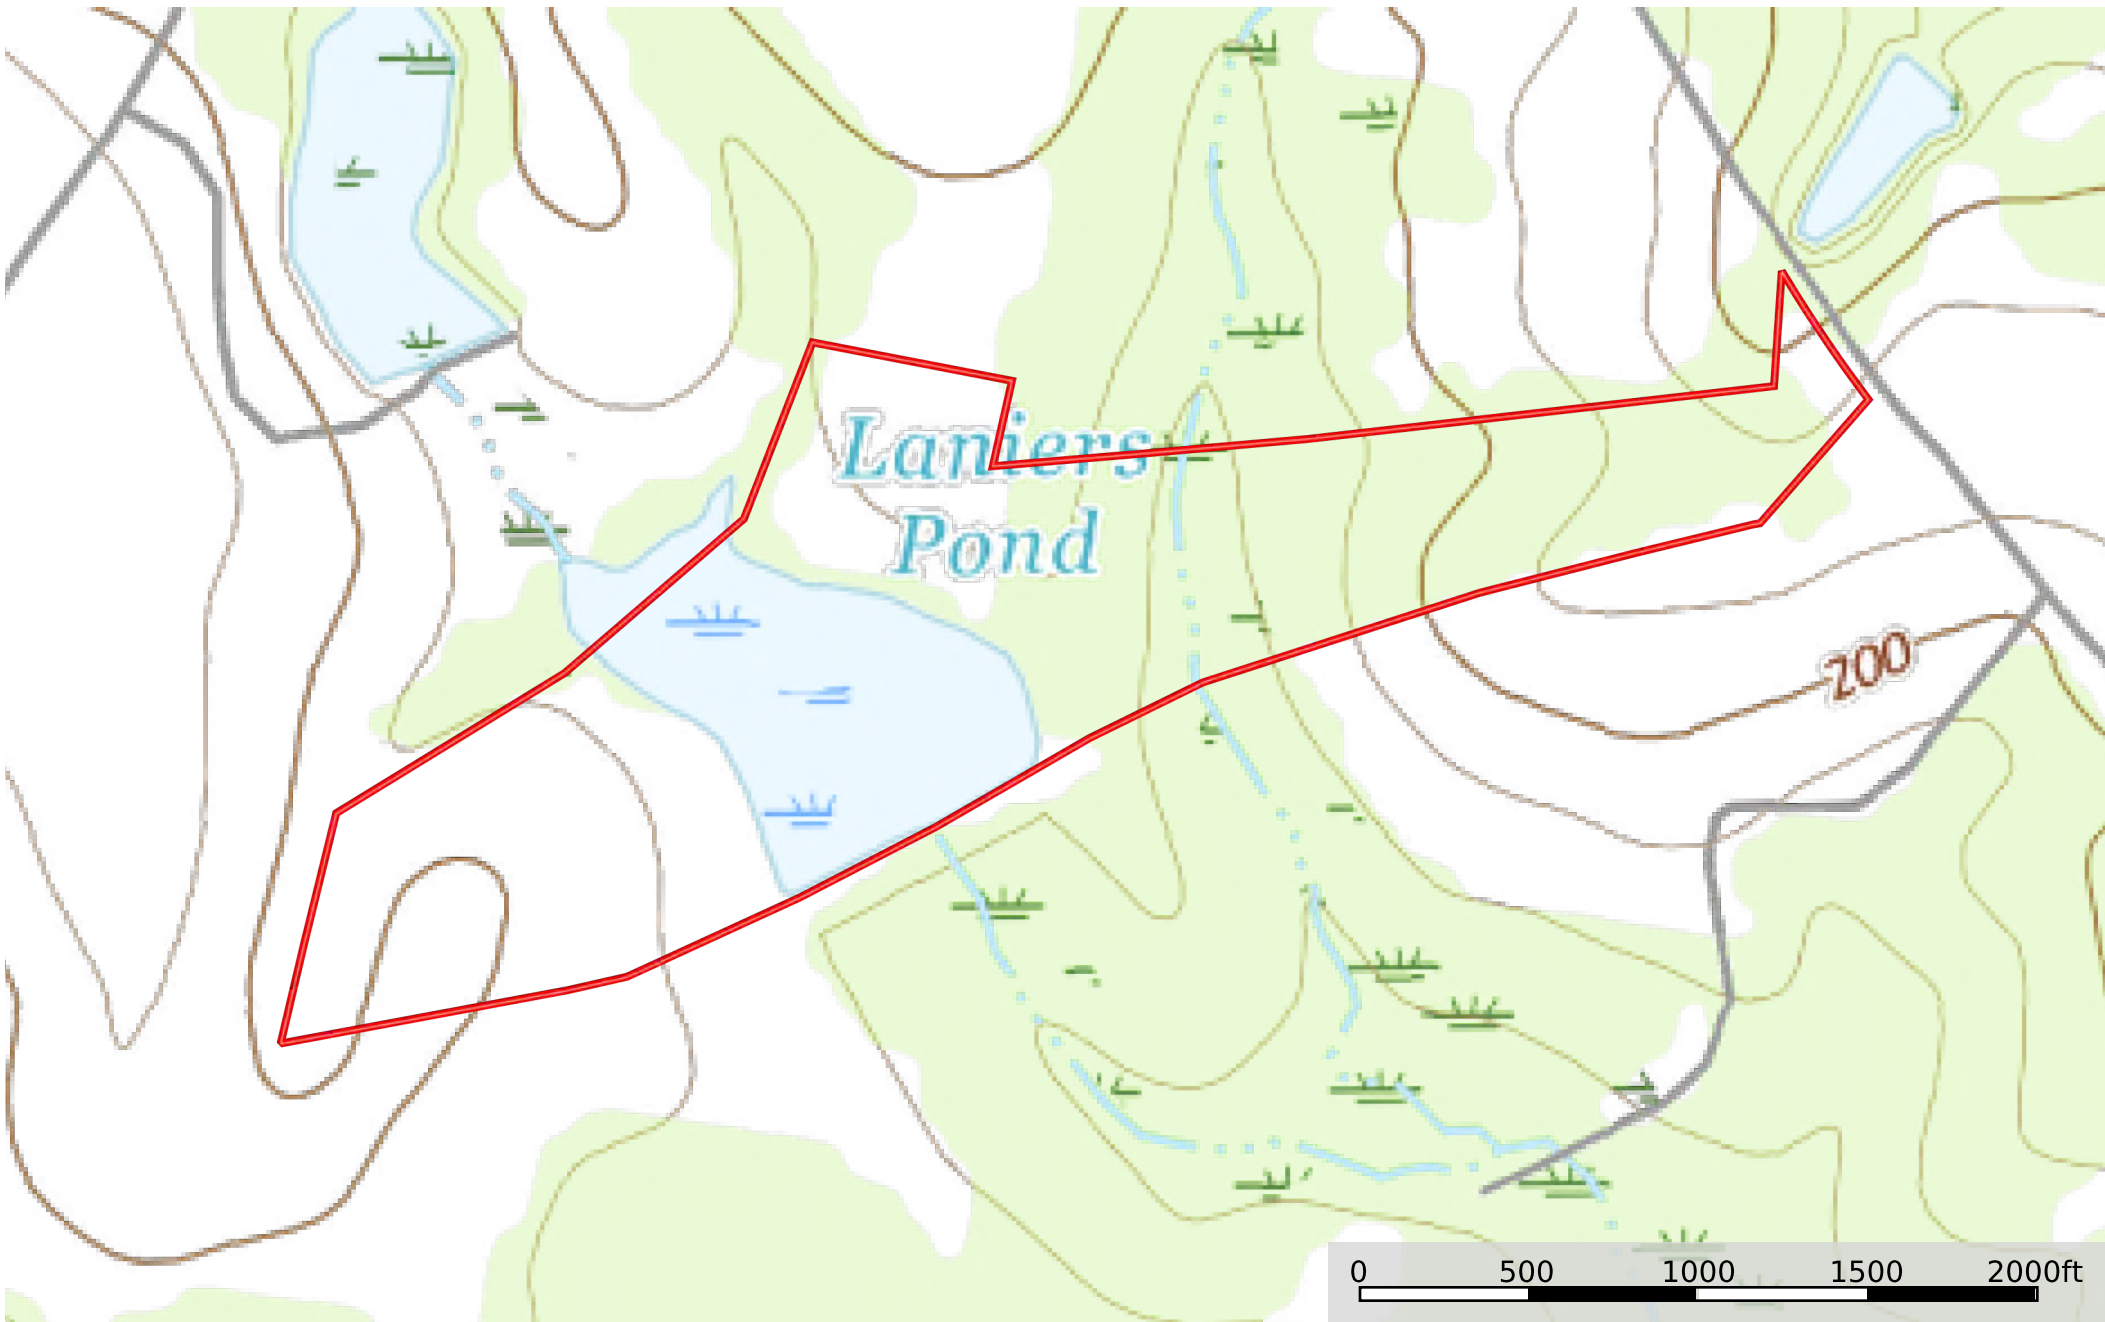

Canoochee Pond

Candler County, Georgia, 86 AC +/-

 Boundary  Conservation Easements