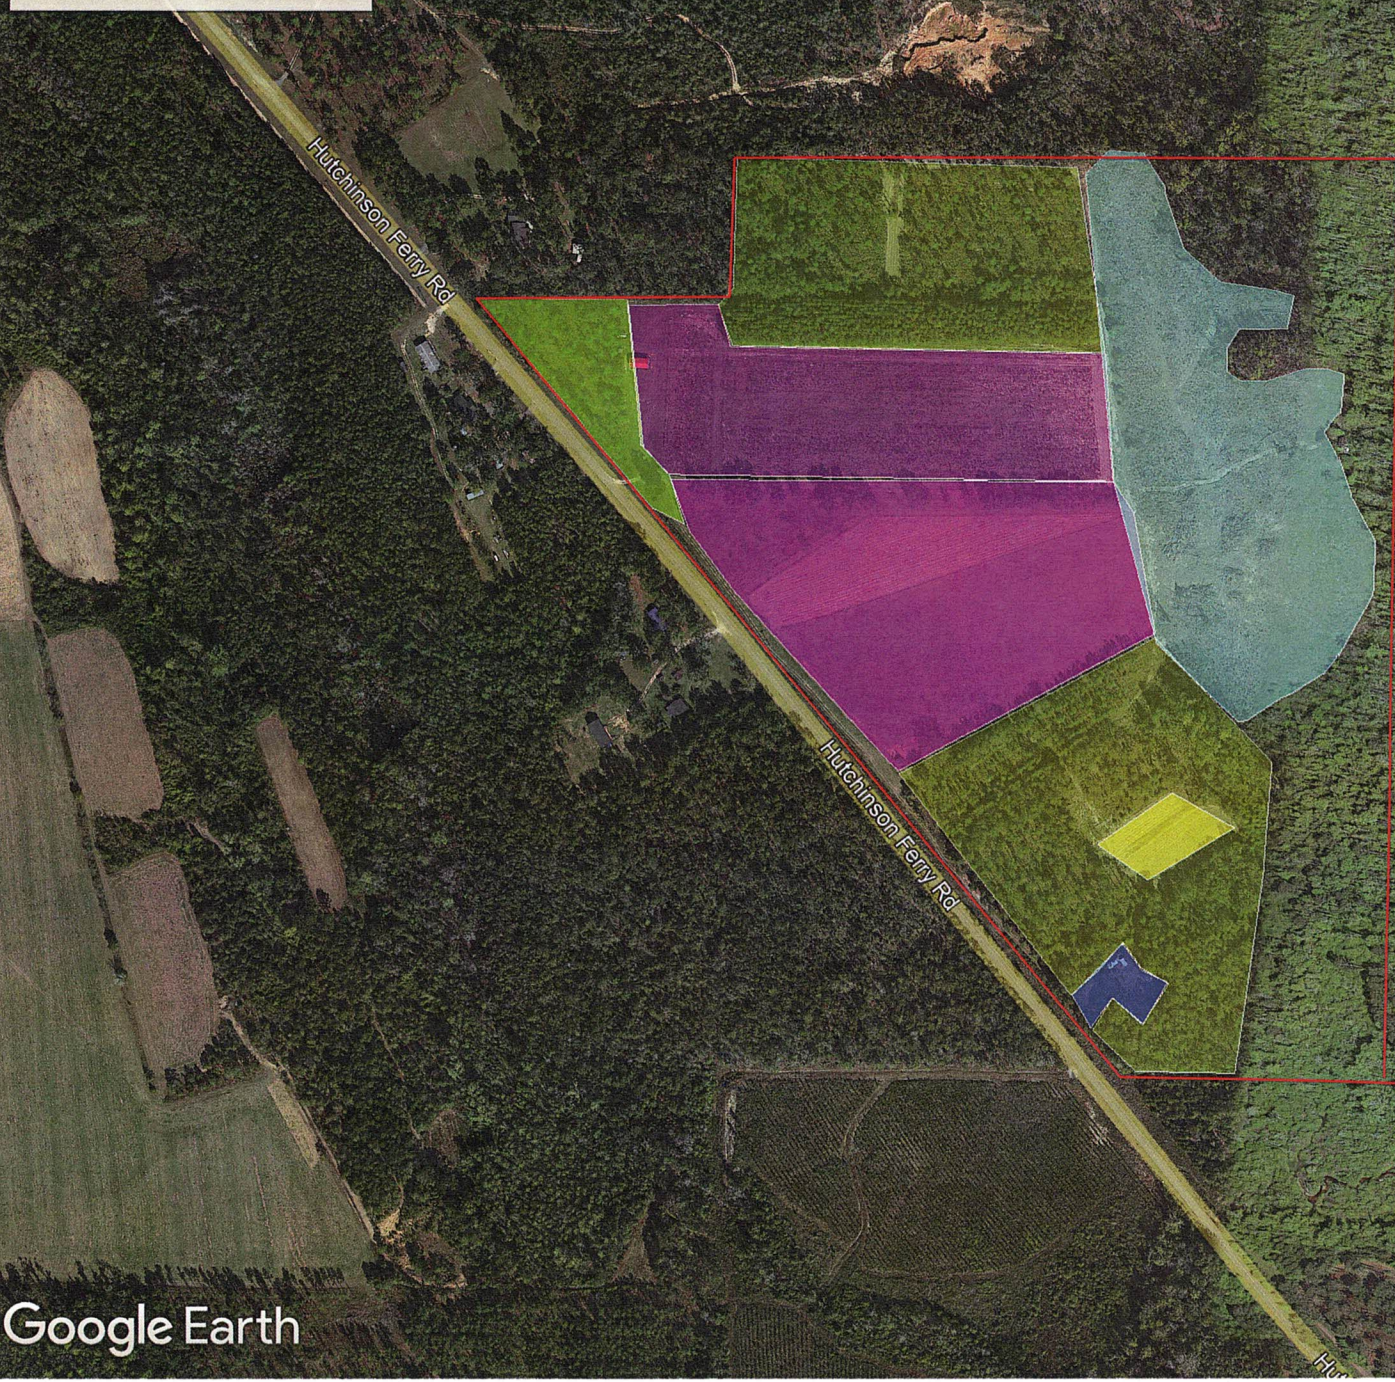

Church

Decatur County, Georgia
80 Acres

Legend

-  Boundary
-  Foodplots
-  Open Cultivation
-  Planted Pines
-  Ponds and Cook House
-  Sylvania United Methodist Church
-  Untitled Polygon
-  Young Planted Pines

Google Earth

1000 ft