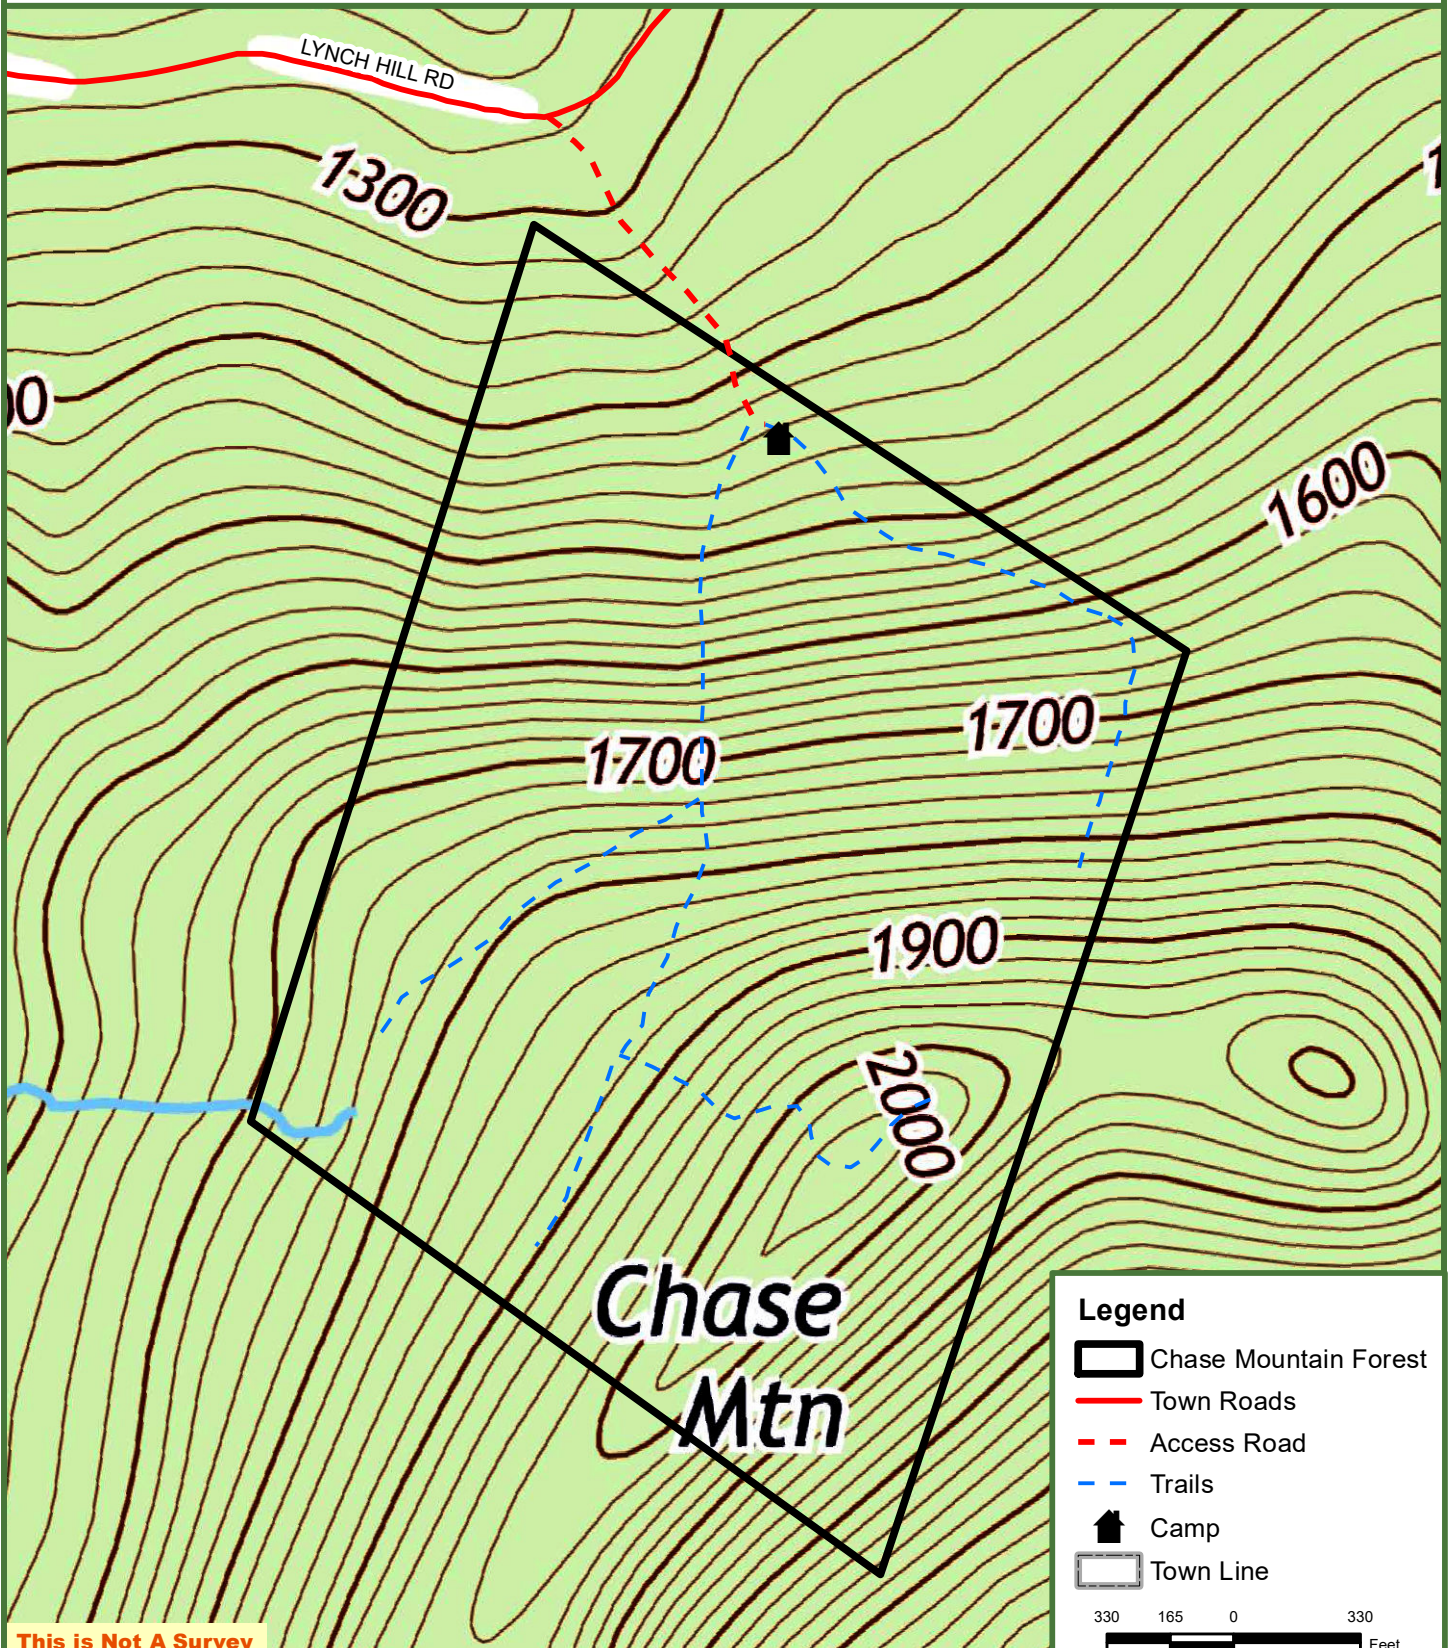

Chase Mountain Forest

116 Grand List Acres
Moretown, Washington County, Vermont

This is Not A Survey

Map produced from the best available information including VCGI town tax maps polygon, hand held GPS data, aerial photography and reference information obtained from publicly available GIS sources. Boundary lines portrayed on this map are approximate and could be different than the actual location of boundaries found in the field. Map is not a survey.