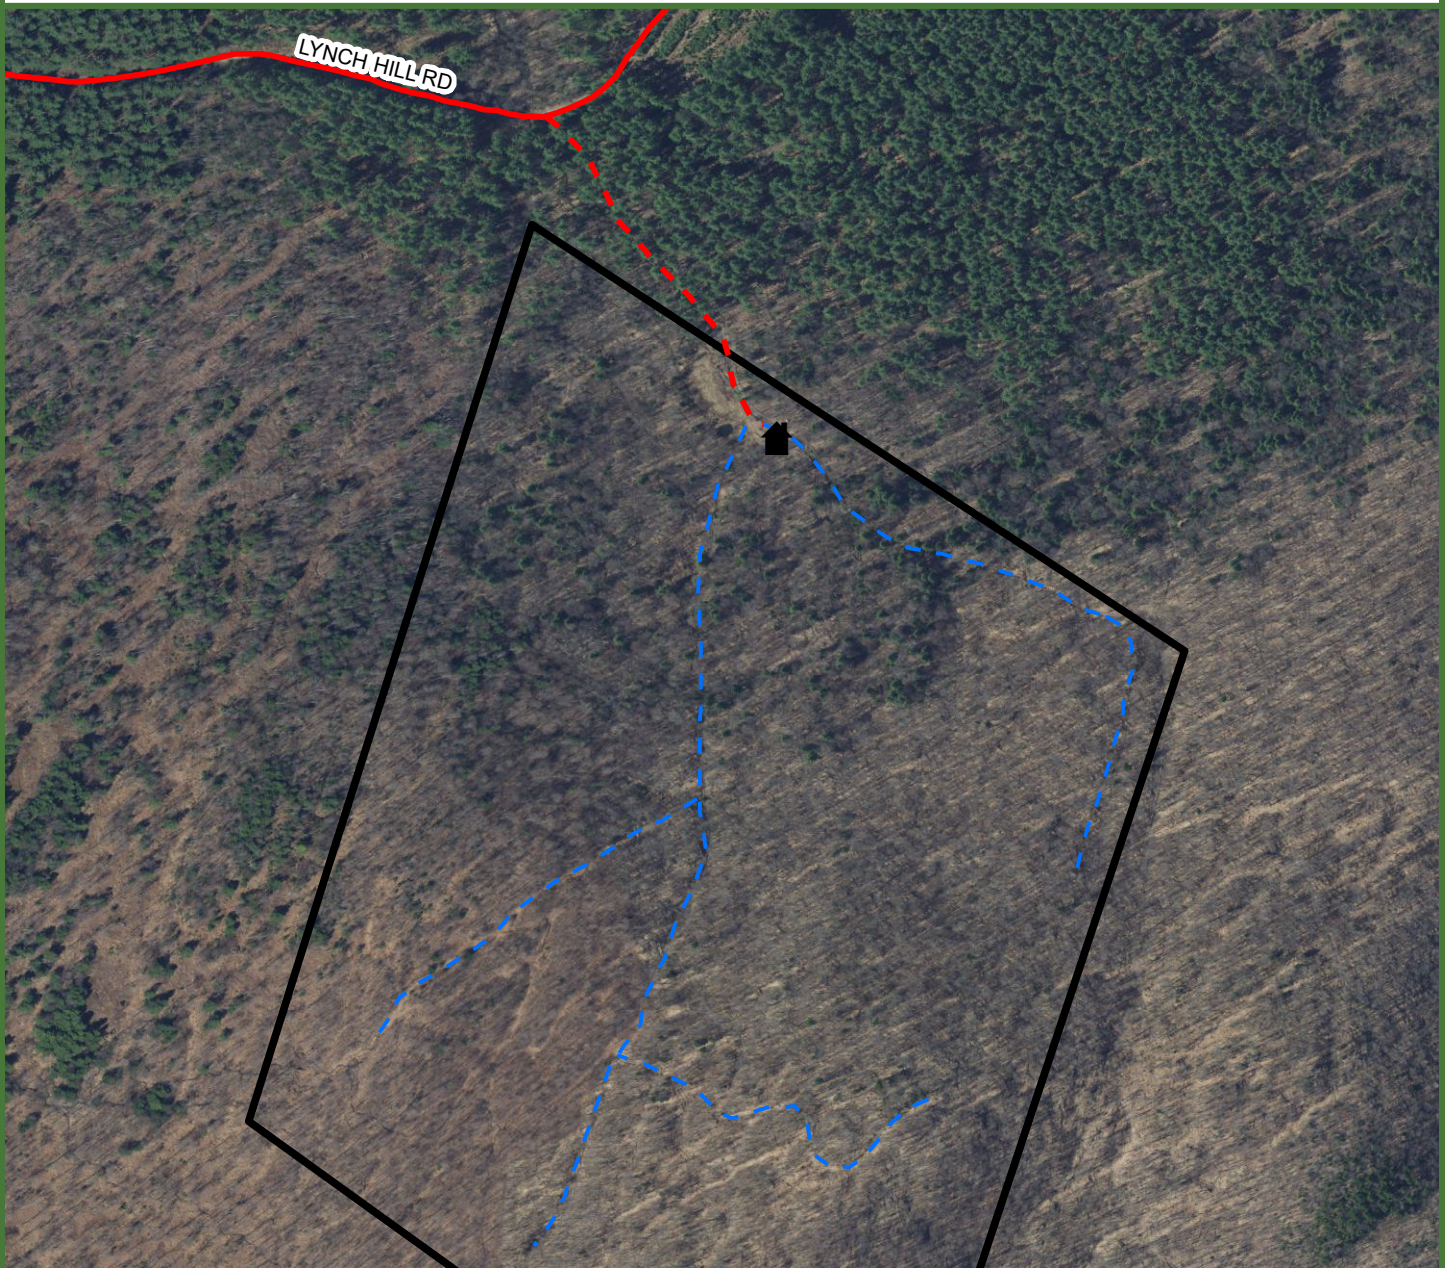

Chase Mountain Forest

116 Grand List Acres
Moretown, Washington County, Vermont

Legend

- Chase Mountain Forest
- Town Roads
- Access Road
- Trails
- Camp
- Town Line

330 165 0 330
Feet

This is Not A Survey

Map produced from the best available information including VCGI town tax maps polygon, hand held GPS data, aerial photography and reference information obtained from publicly available GIS sources. Boundary lines portrayed on this map are approximate and could be different than the actual location of boundaries found in the field. Map is not a survey.