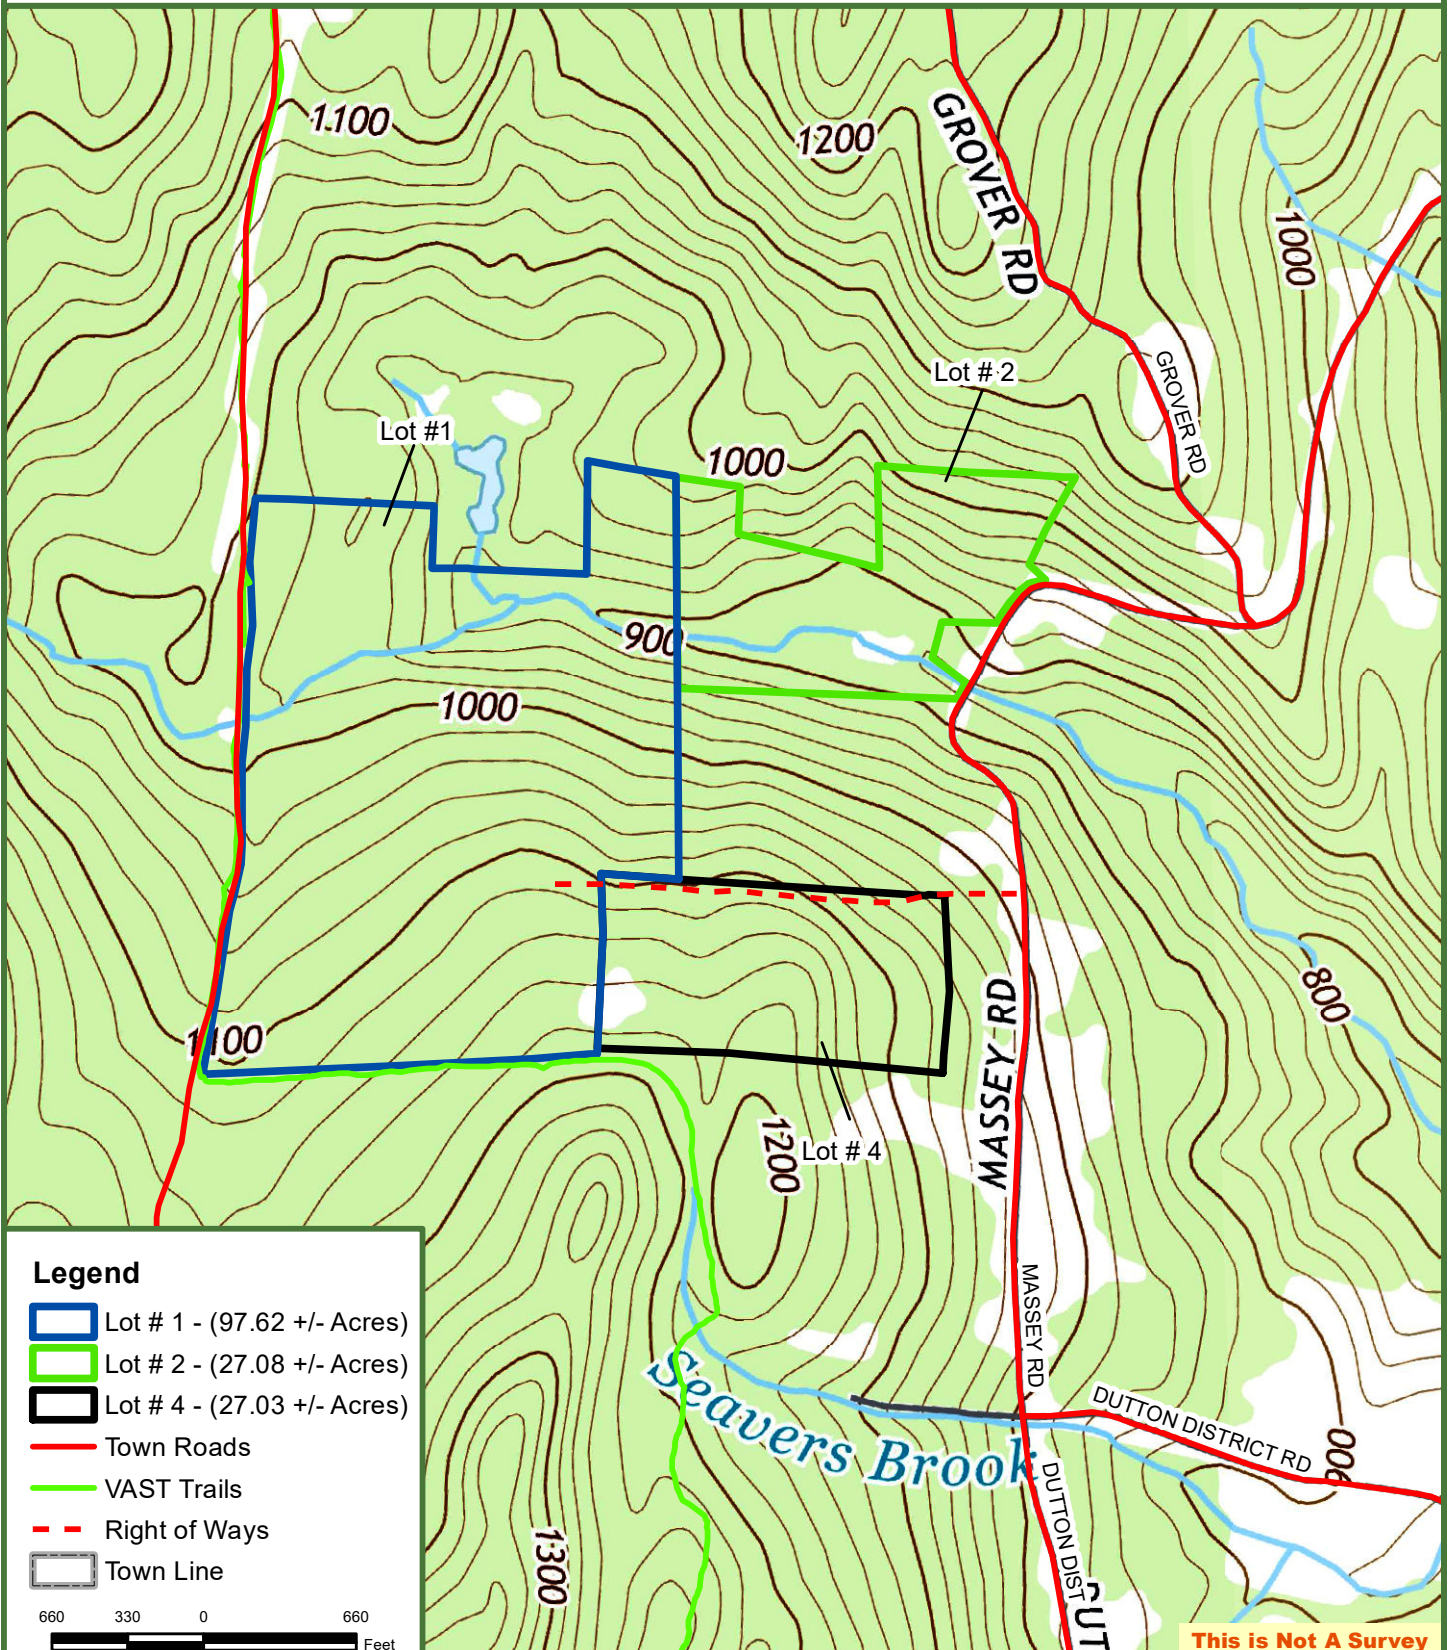

# Old Farmstead Forest

151.73 +/- Acres  
Springfield, Windsor County, Vermont

Map produced from the best available information including VCGI town tax maps polygon, hand held GPS data, aerial photography and reference information obtained from publicly available GIS sources. Boundary lines portrayed on this map are approximate and could be different than the actual location of boundaries found in the field. Map is not a survey.