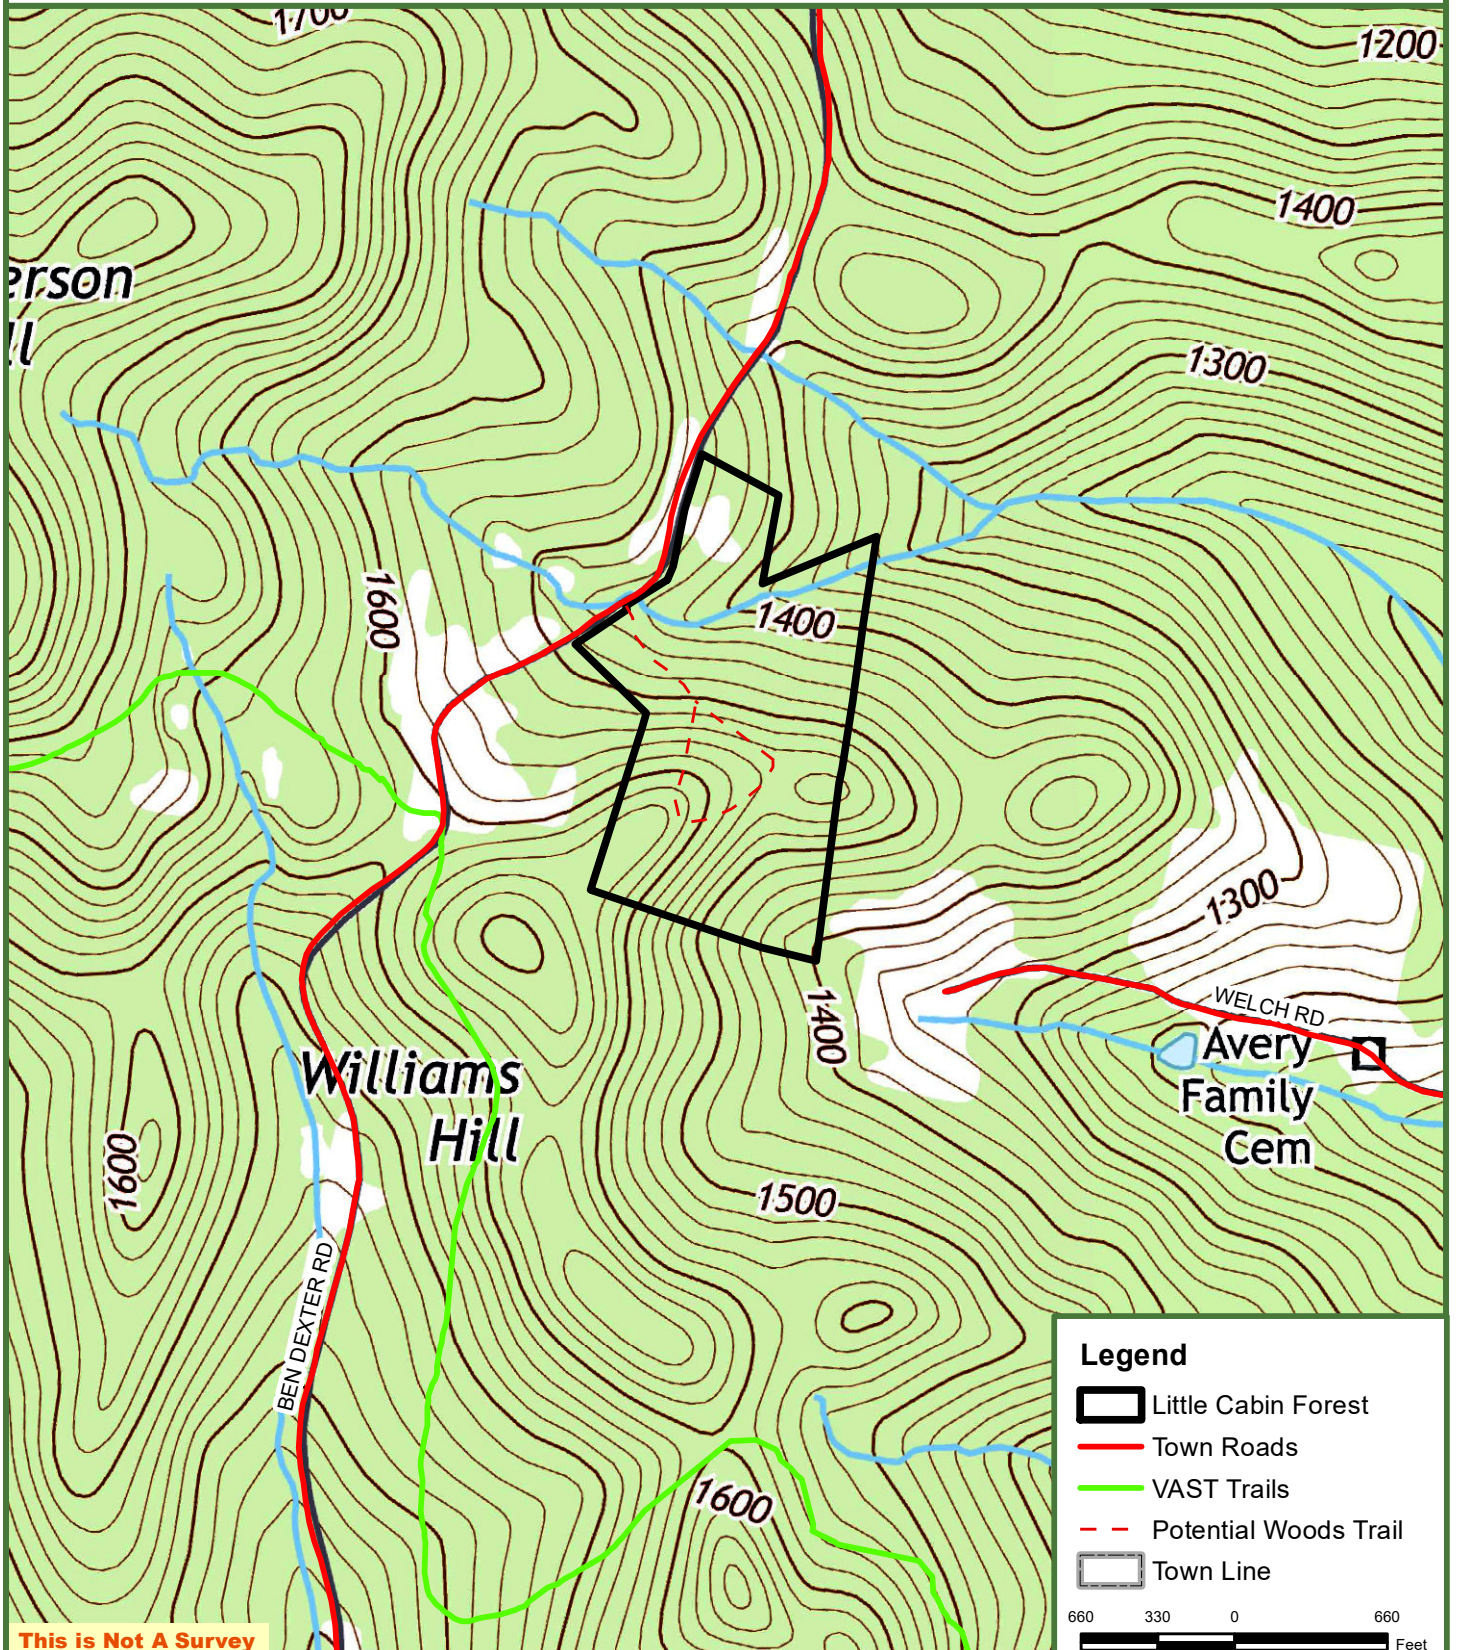

Little Cabin Forest

38.5 Grand List Acres
Topsham, Orange County, Vermont

This is Not A Survey

Map produced from the best available information including VCGI town tax maps polygon, hand held GPS data, aerial photography and reference information obtained from publicly available GIS sources. Boundary lines portrayed on this map are approximate and could be different than the actual location of boundaries found in the field. Map is not a survey.