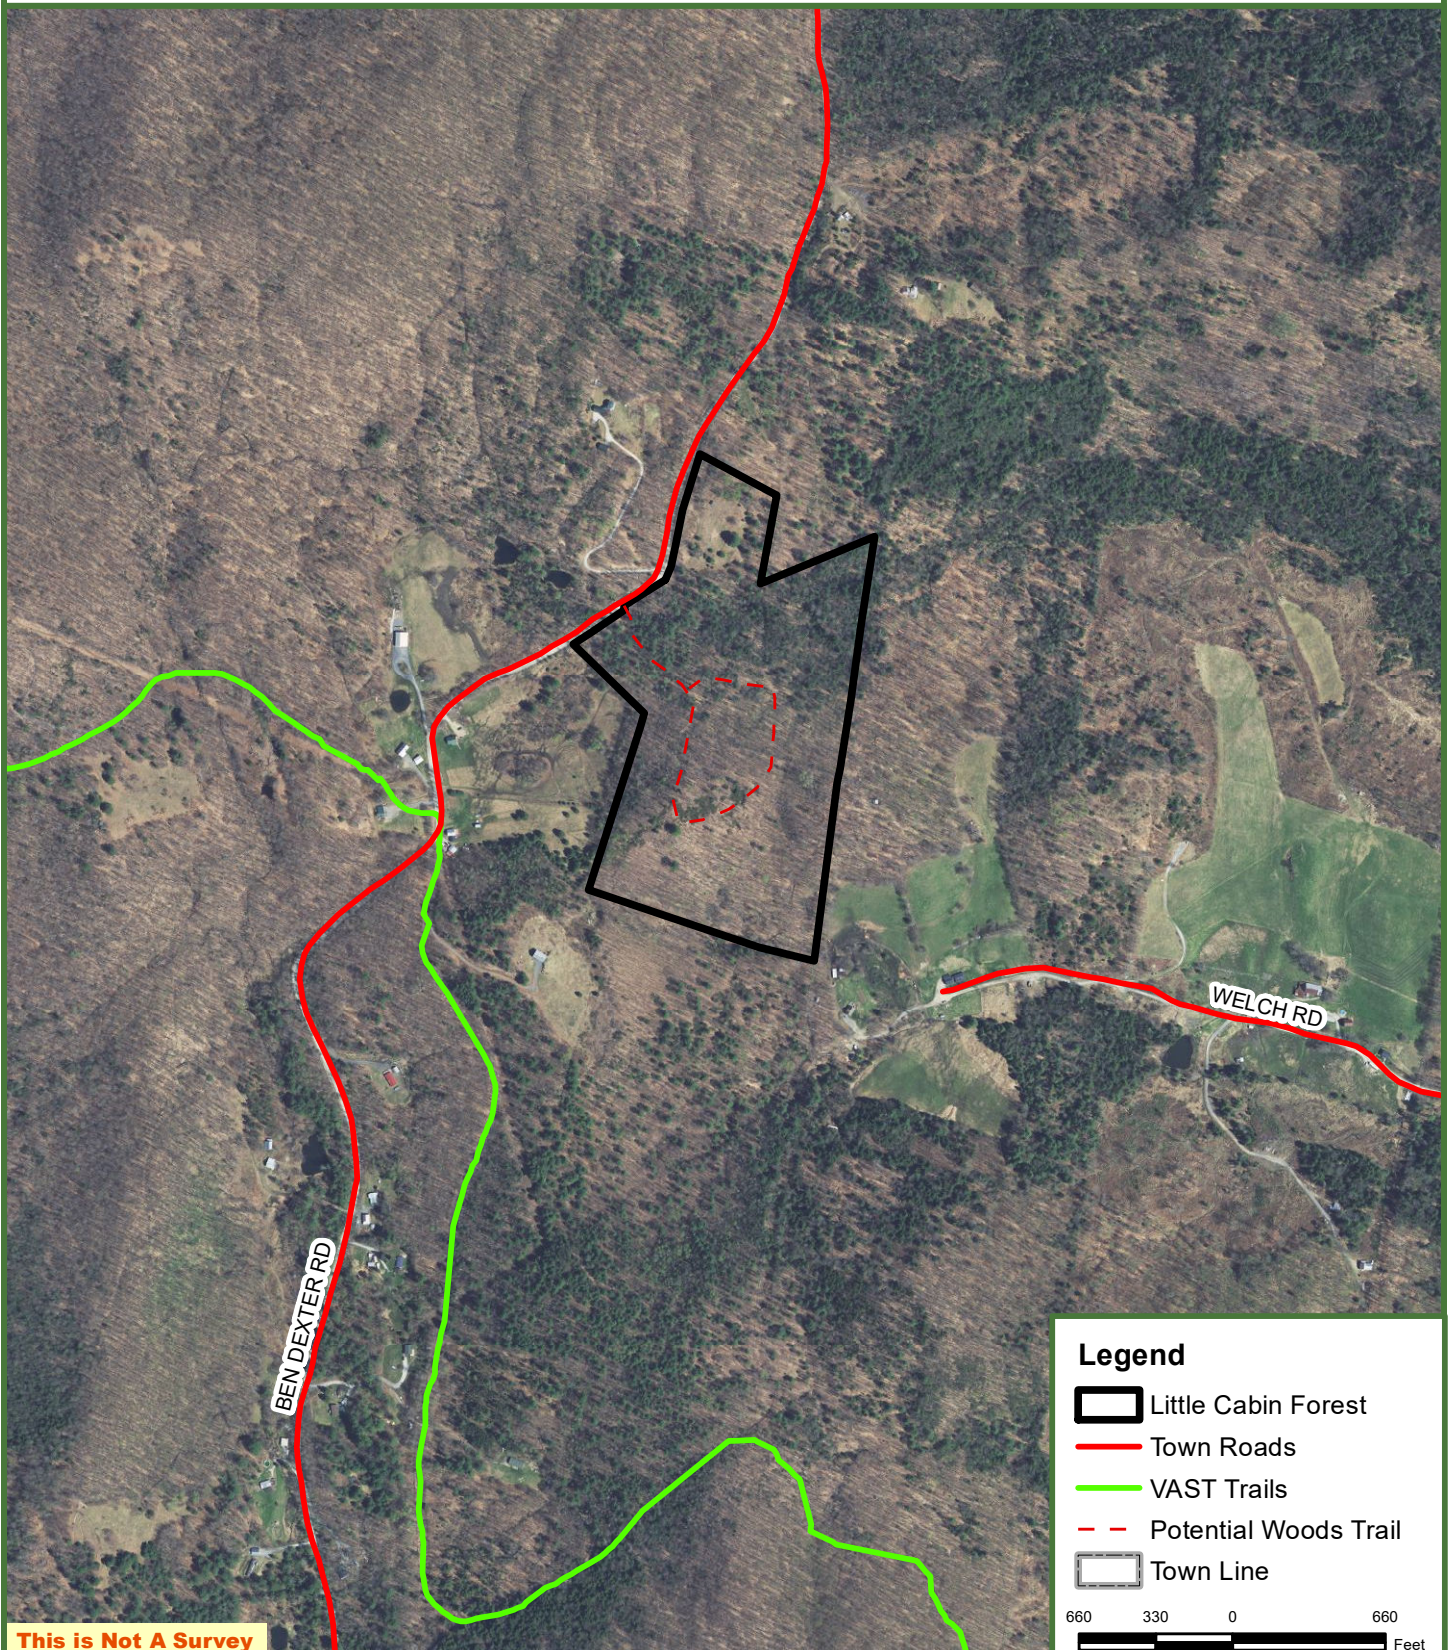

Little Cabin Forest

38.5 Grand List Acres
Topsham, Orange County, Vermont

This is Not A Survey

Map produced from the best available information including VCGI town tax maps polygon, hand held GPS data, aerial photography and reference information obtained from publicly available GIS sources. Boundary lines portrayed on this map are approximate and could be different than the actual location of boundaries found in the field. Map is not a survey.