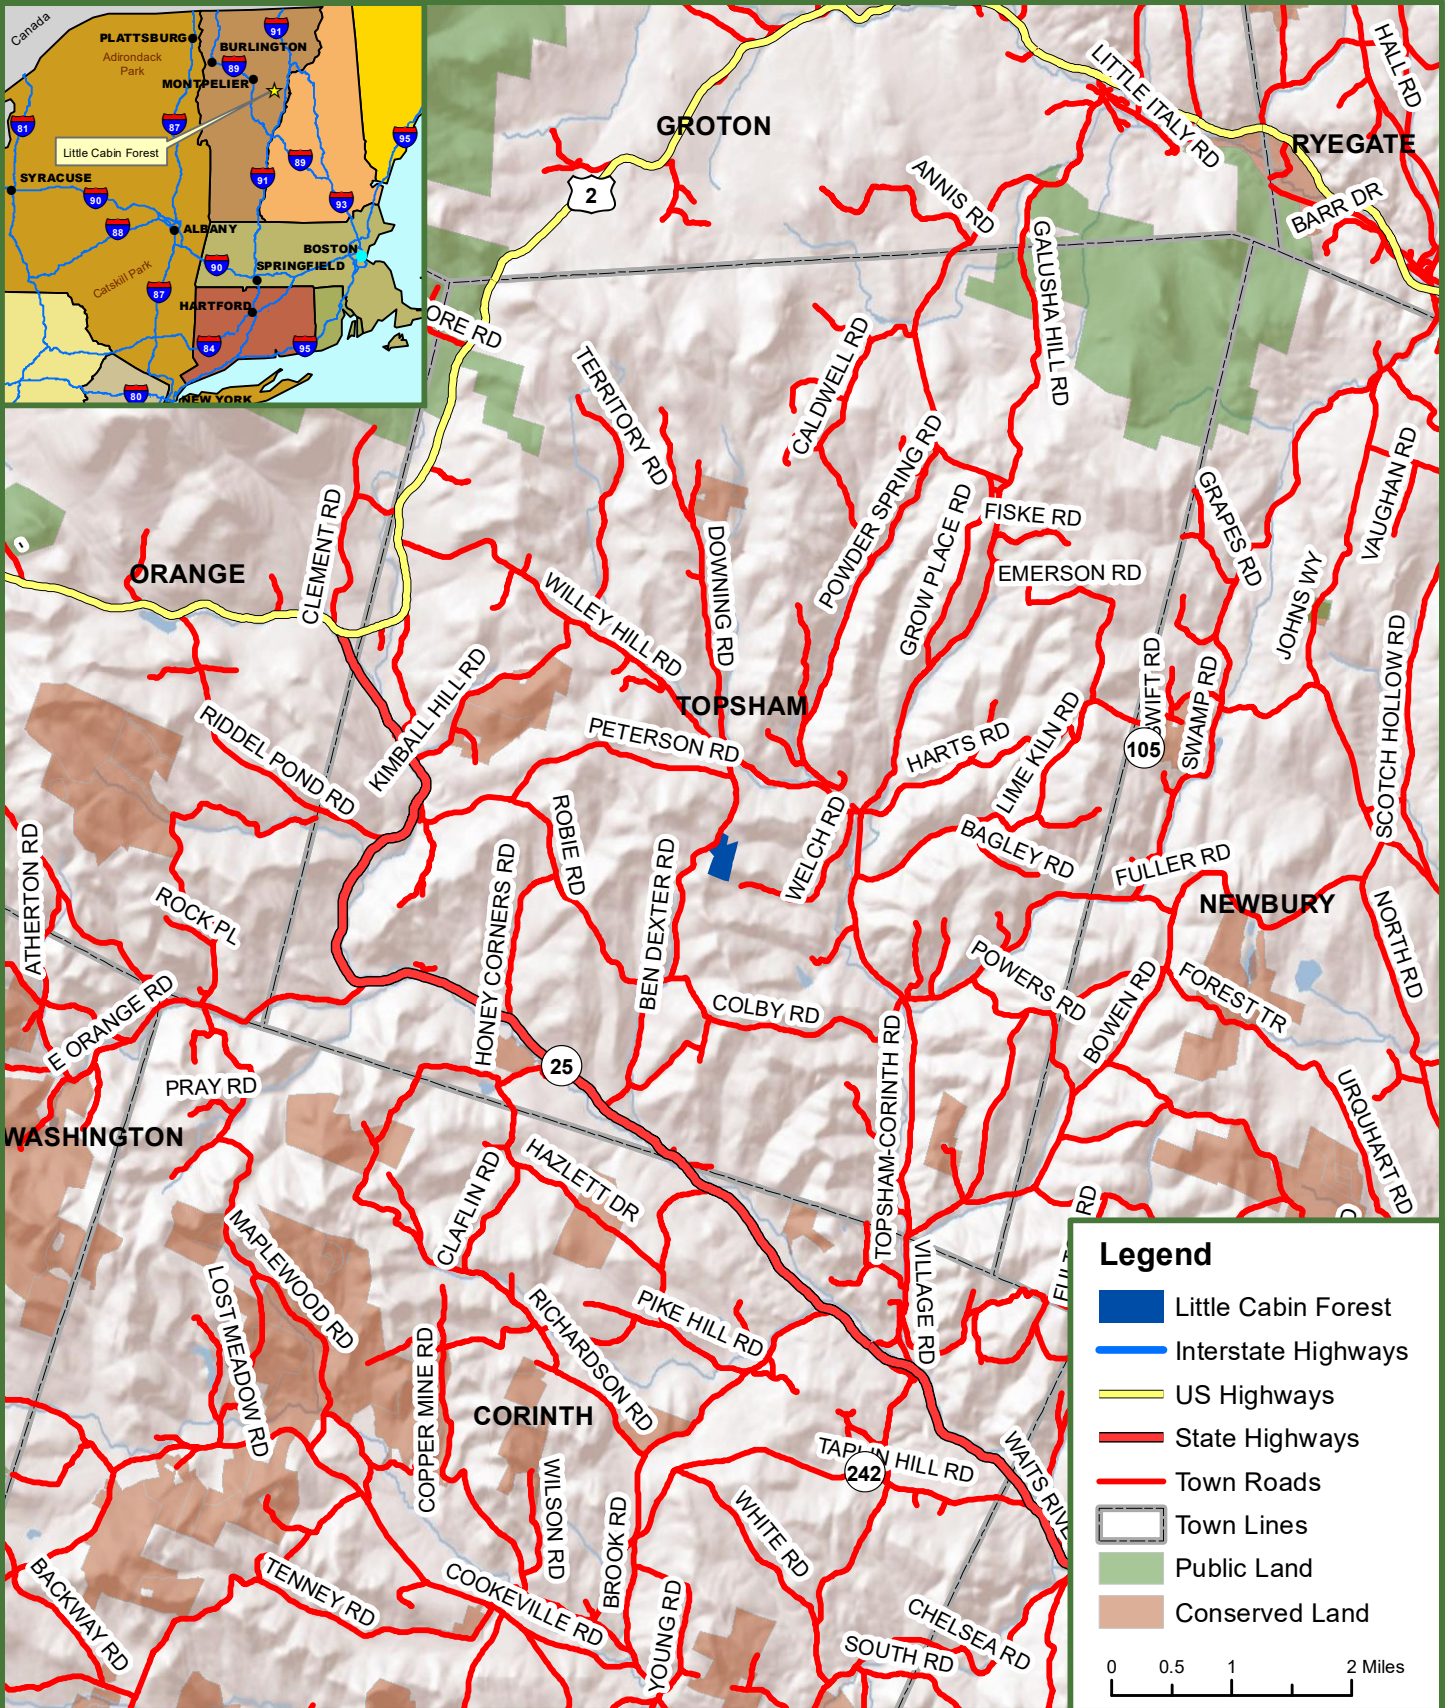

# Locus Map

## Little Cabin Forest

38.5 Grand List Acres  
Topsham, Orange County, Vermont

**Legend**

- Little Cabin Forest
- Interstate Highways
- US Highways
- State Highways
- Town Roads
- Town Lines
- Public Land
- Conserved Land

0 0.5 1 2 Miles