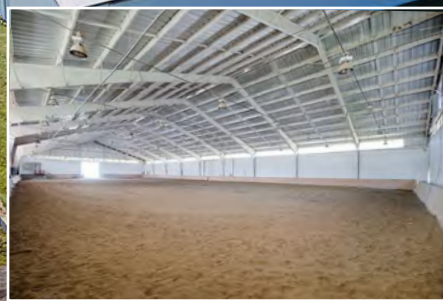

Host Events!

Train Year Round

80+ Stalls plus Second Barn

Main Office, Break Room, Rest Rooms and Oversized Garage

- Excellent choice for an end-user or investor.
- Host outdoor riding events in the ample sized outdoor ring or trail rides in the nearby preserve land and reservoirs.
- The farm features various sized paddocks with five large run-in sheds, an outdoor riding ring, and an indoor arena. The two barns have 90+ stalls, multiple heated wash and grooming stalls, community laundry room, tack rooms and office.
- Access trails running through preserved land and to the Clinton Reservoir, Kanouse Brook and Hanks Pond.
- A second private entrance leads to a circular driveway and main residence. The custom-built 4,180⁺ sf home features three bedrooms, four full bathrooms, an open floor plan and luxury kitchen with Wolf appliances.
- Located in Passaic County, 60 minutes from Manhattan it is convenient access off Rt. 23 and a short ride from I-287 and Rt. 80.