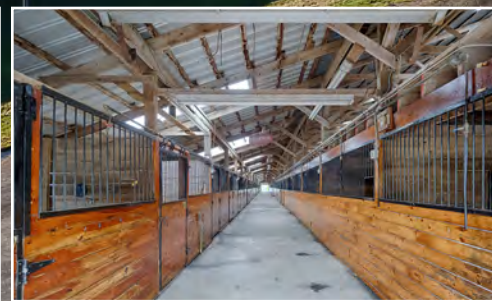

Host Events!

Train Year Round

80+ Stalls plus Second Barn

Main Office, Break Room, Rest Rooms and Oversized Garage

- Excellent choice for an end-user or investor.
- Host outdoor riding events in the ample sized outdoor ring or trail rides in the nearby preserve land and reservoirs.
- The farm features various sized paddocks with five large run-in sheds, an outdoor riding ring, and an indoor arena. The two barns have 90+ stalls, multiple heated wash and grooming stalls, community laundry room, tack rooms and office.
- Access trails running through preserved land and to the Clinton Reservoir, Kanouse Brook and Hanks Pond.
- A second private entrance leads to a circular driveway and main residence. The custom-built 4,180⁺ sf home features three bedrooms, four full bathrooms, an open floor plan and luxury kitchen with Wolf appliances.
- Located in Passaic County, 60 minutes from Manhattan it is convenient access off Rt. 23 and a short ride from I-287 and Rt. 80.