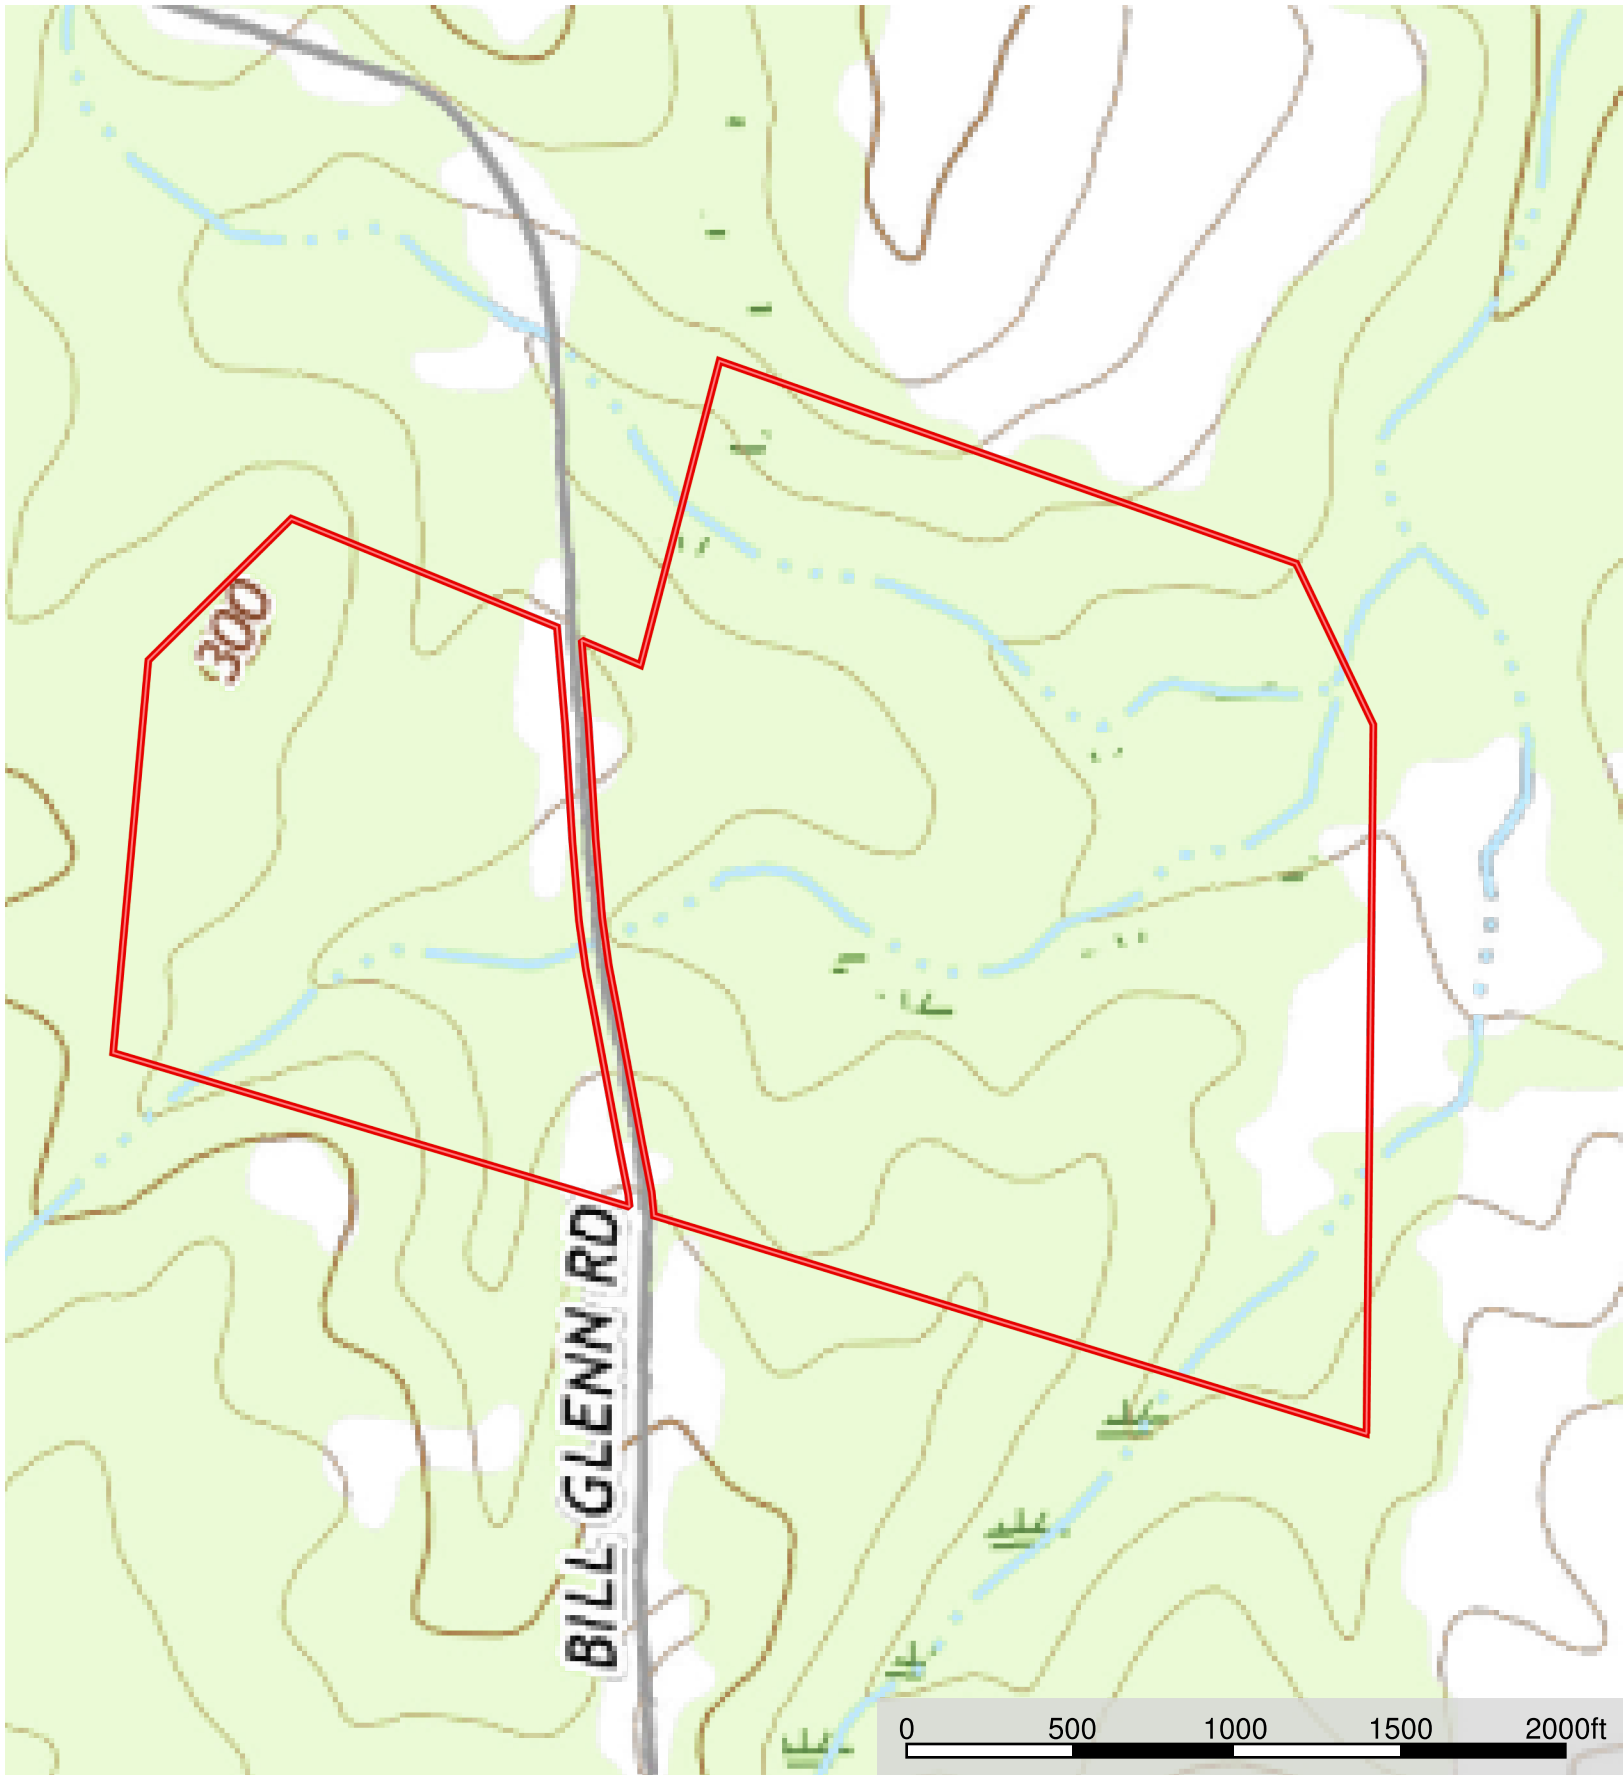

117+/- acres on Bill Glen Rd (Tract #2305)
Emanuel County, Georgia, 116.59 AC +/-

Boundary