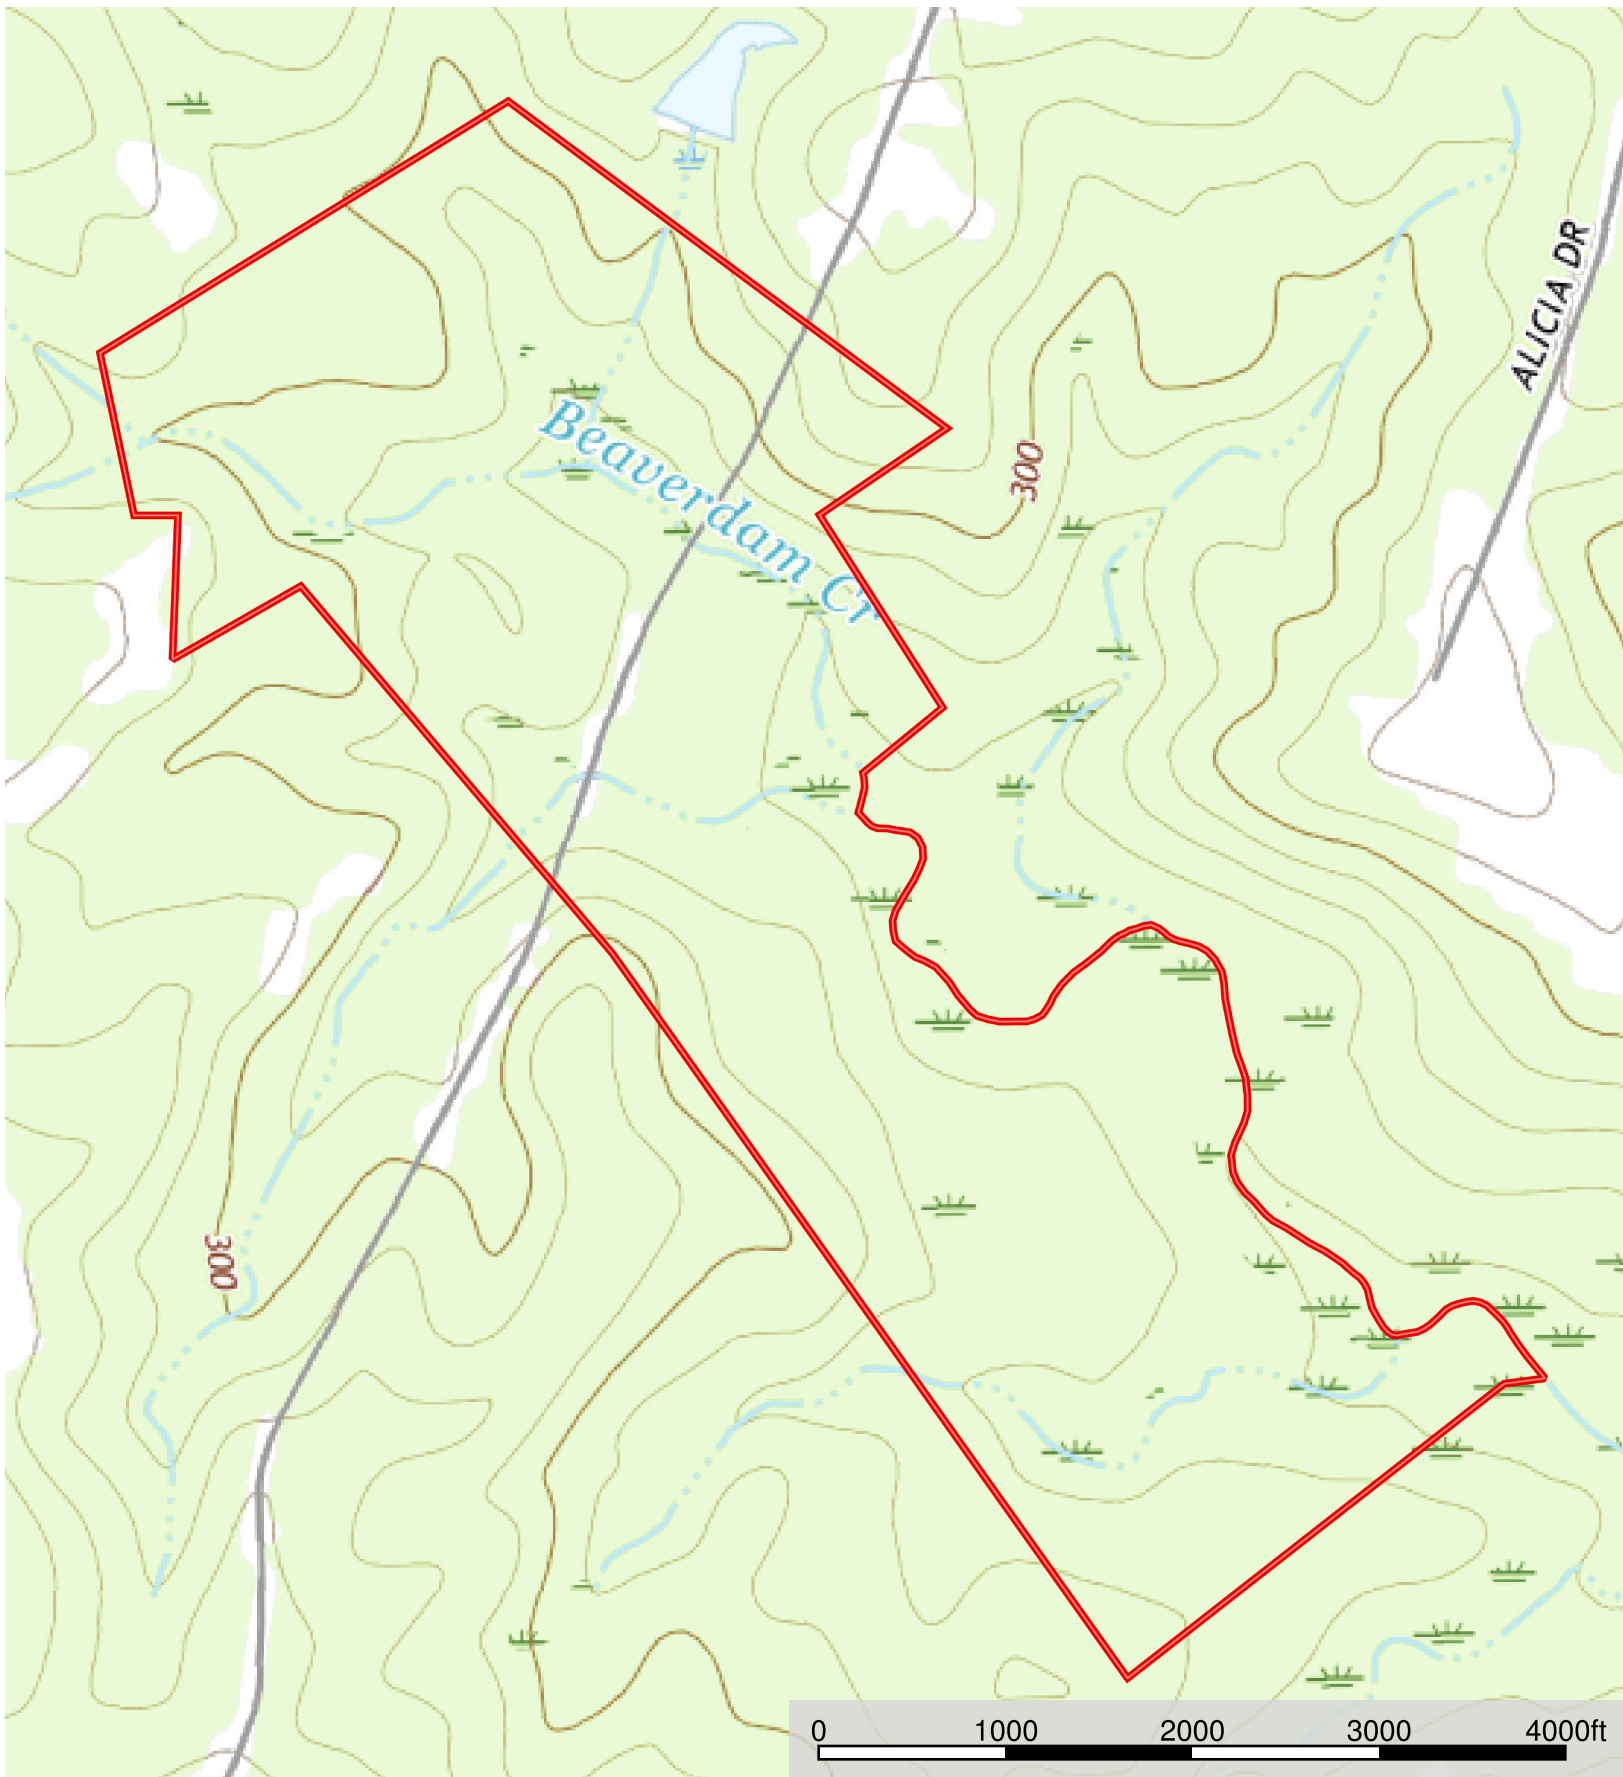

360+/- acres on McCoy Church Rd. (Tract #2211)
Burke County, Georgia, 359.7 AC +/-

 Boundary