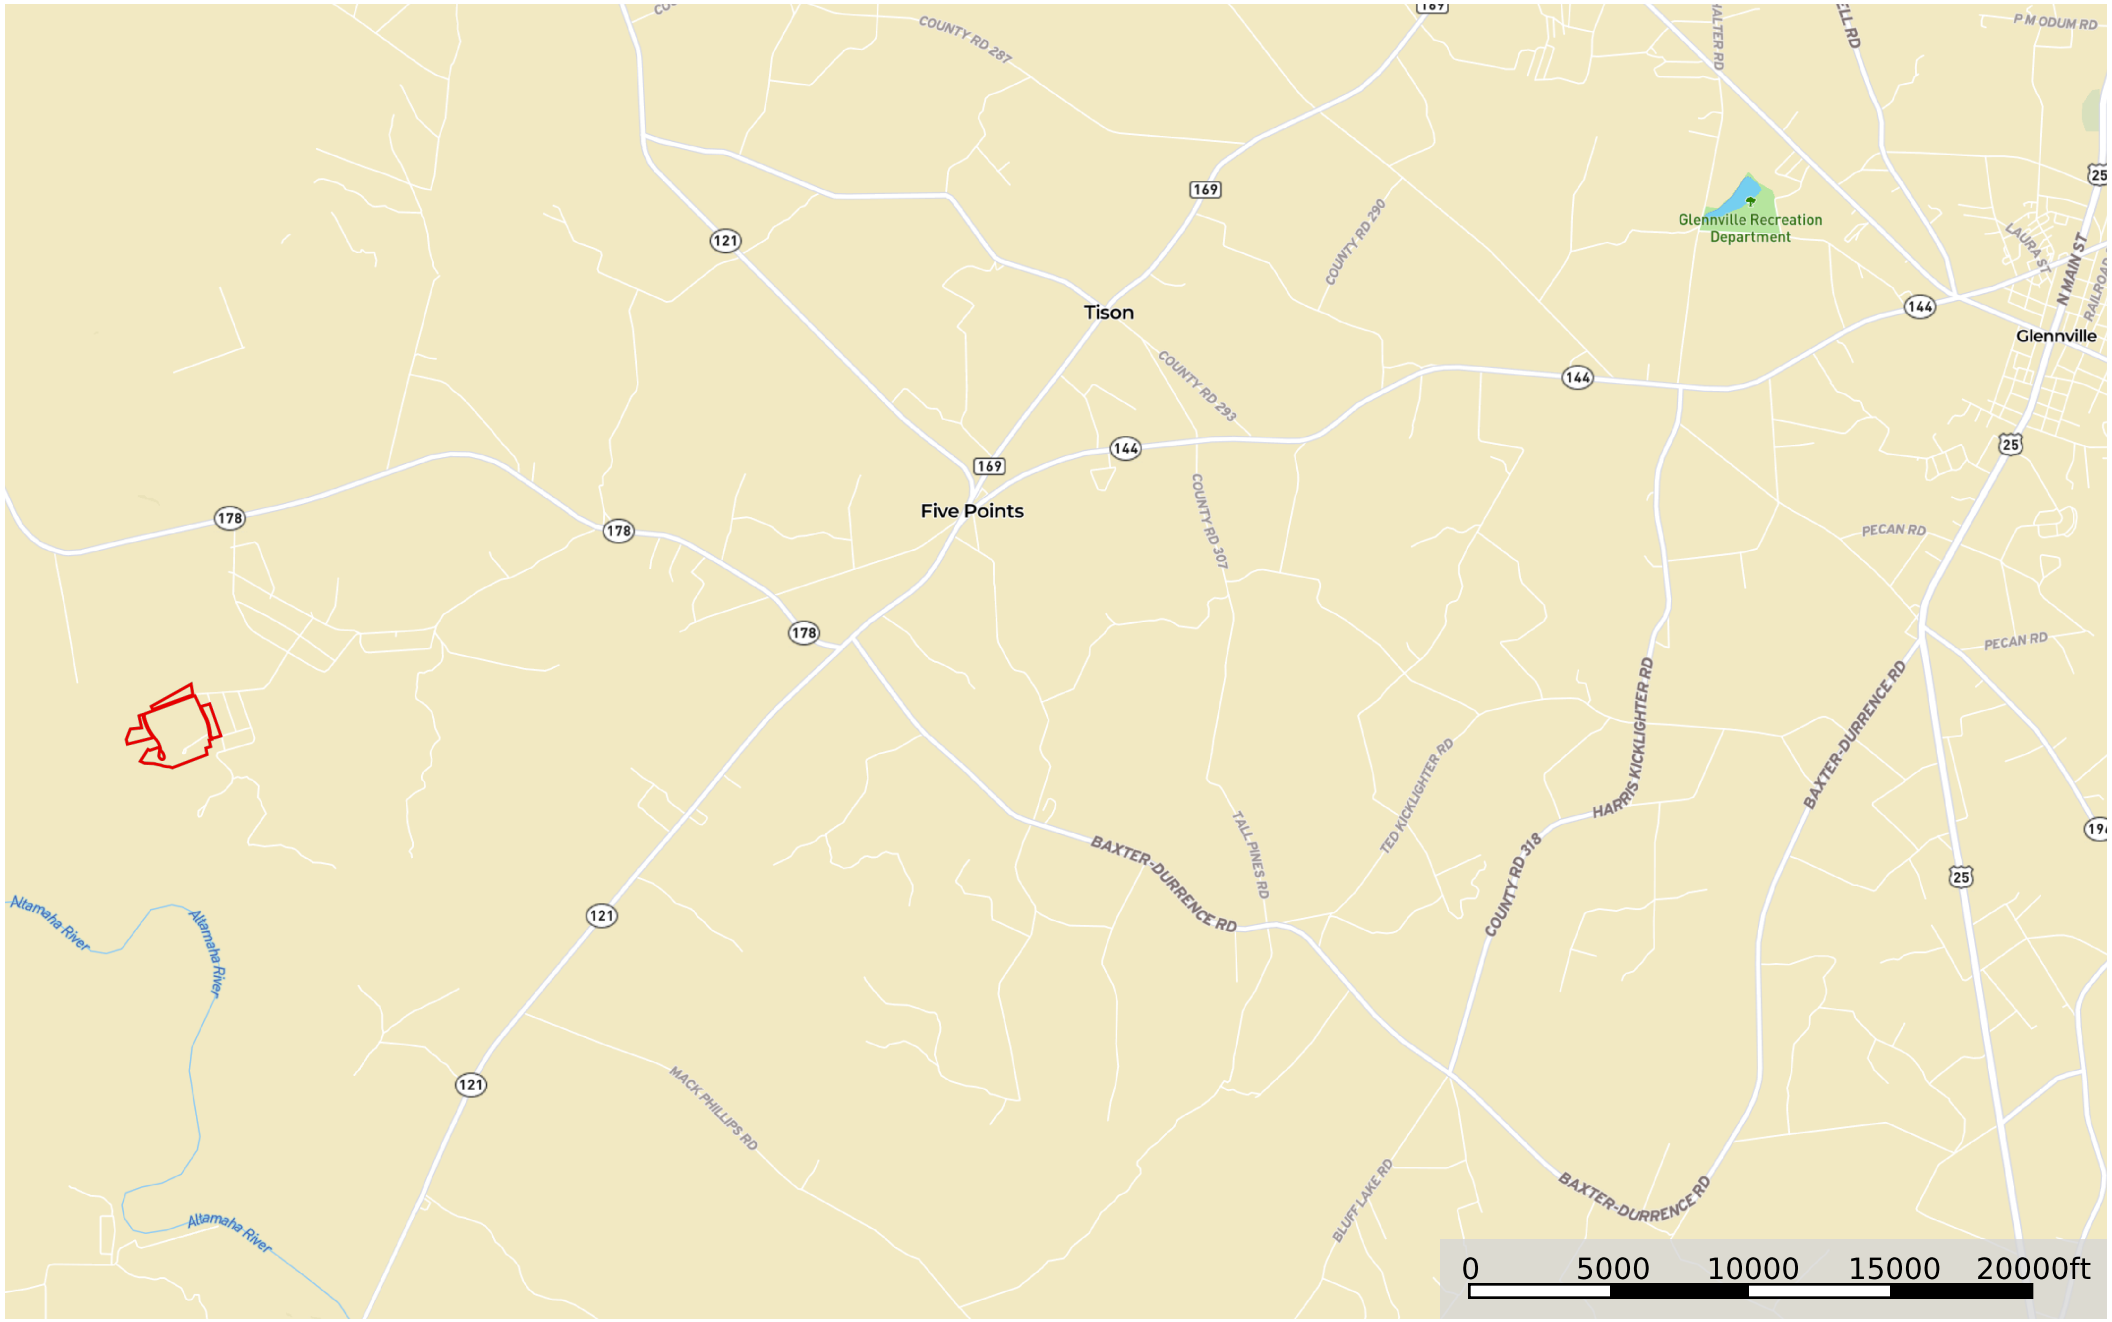

93+/- acres on Dewey Rush Landing Rd. & River Run Dr. Tattnall County, Georgia, AC +/-

 Boundary