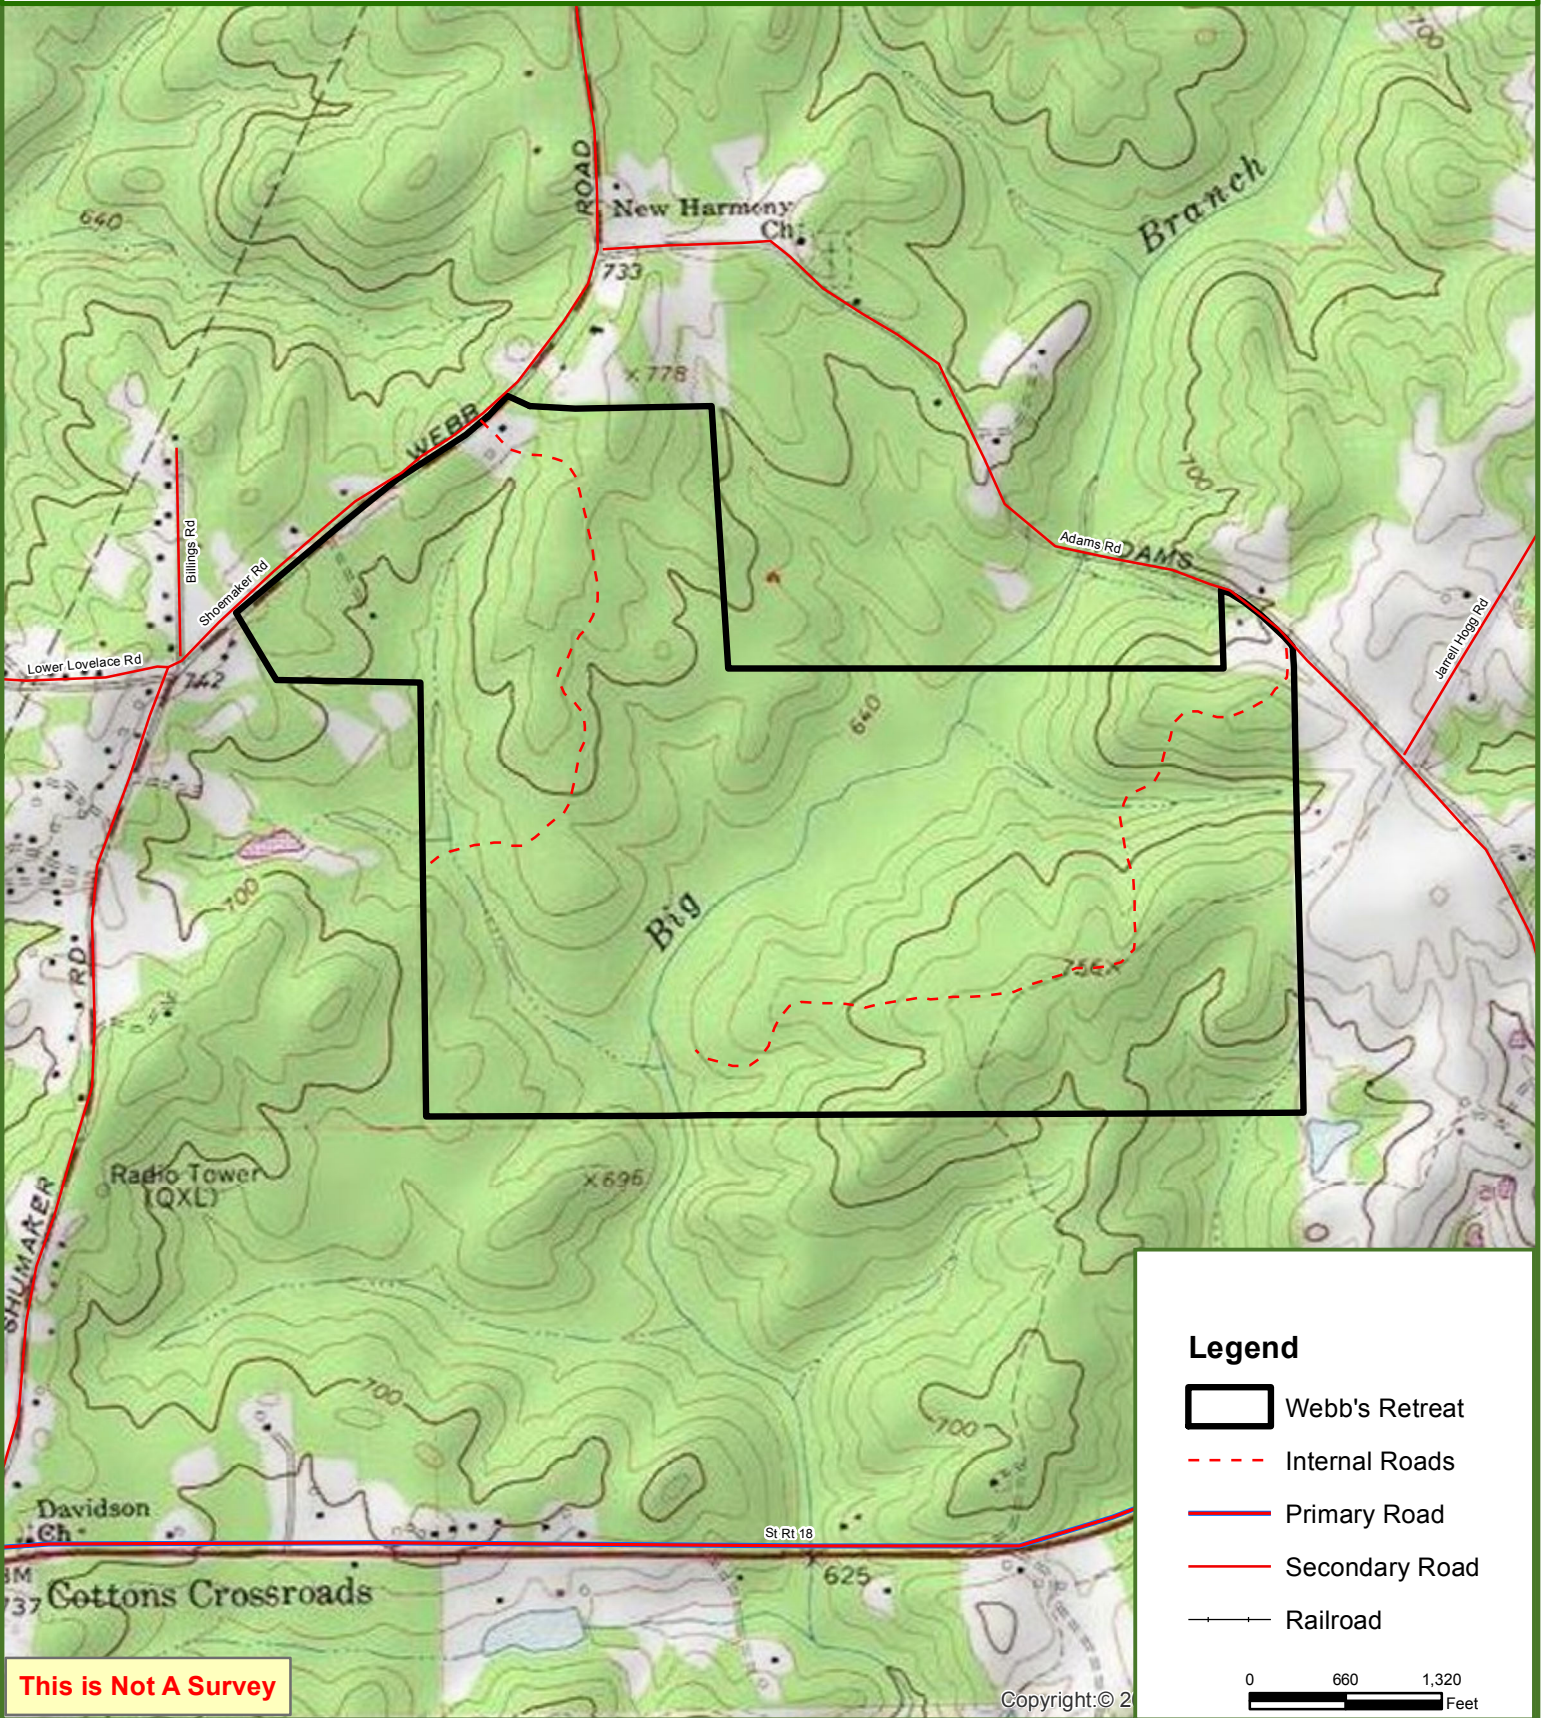

Webb's Retreat

539 +/- Acres
Troup County, GA

This is Not A Survey

This map was produced from information supplied by the seller and the use of aerial photography. The boundary lines portrayed on this map are approximate and could be different than the actual location of the boundaries found in the field.