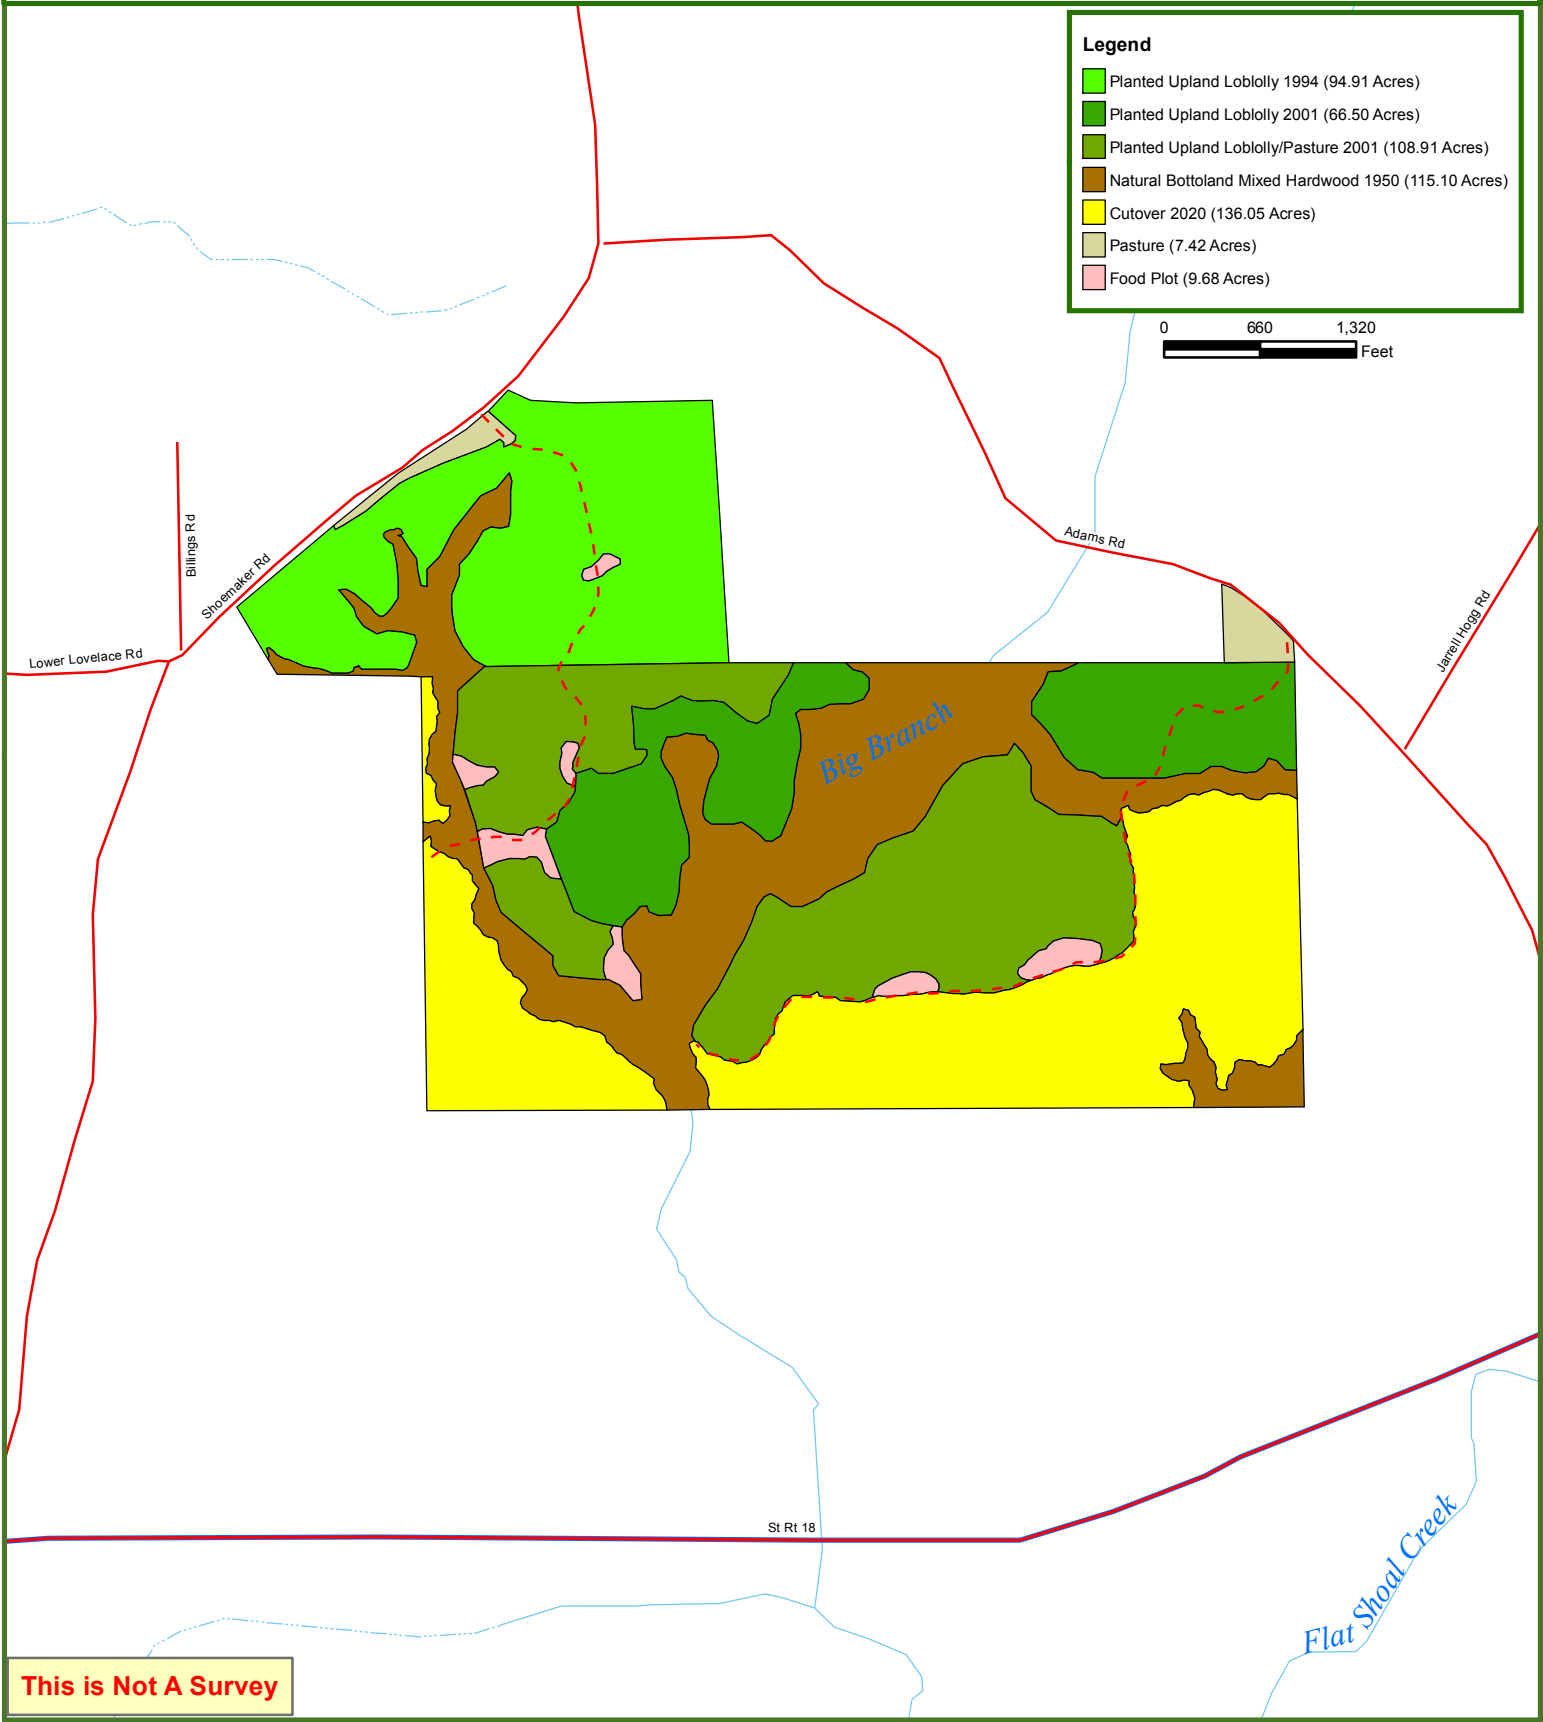

# Webb's Retreat

539 +/- Acres  
Troup County, GA

**Legend**

- Planted Upland Loblolly 1994 (94.91 Acres)
- Planted Upland Loblolly 2001 (66.50 Acres)
- Planted Upland Loblolly/Pasture 2001 (108.91 Acres)
- Natural Bottoland Mixed Hardwood 1950 (115.10 Acres)
- Cutover 2020 (136.05 Acres)
- Pasture (7.42 Acres)
- Food Plot (9.68 Acres)

**This is Not A Survey**

This map was produced from information supplied by the seller and the use of aerial photography. The boundary lines portrayed on this map are approximate and could be different than the actual location of the boundaries found in the field.