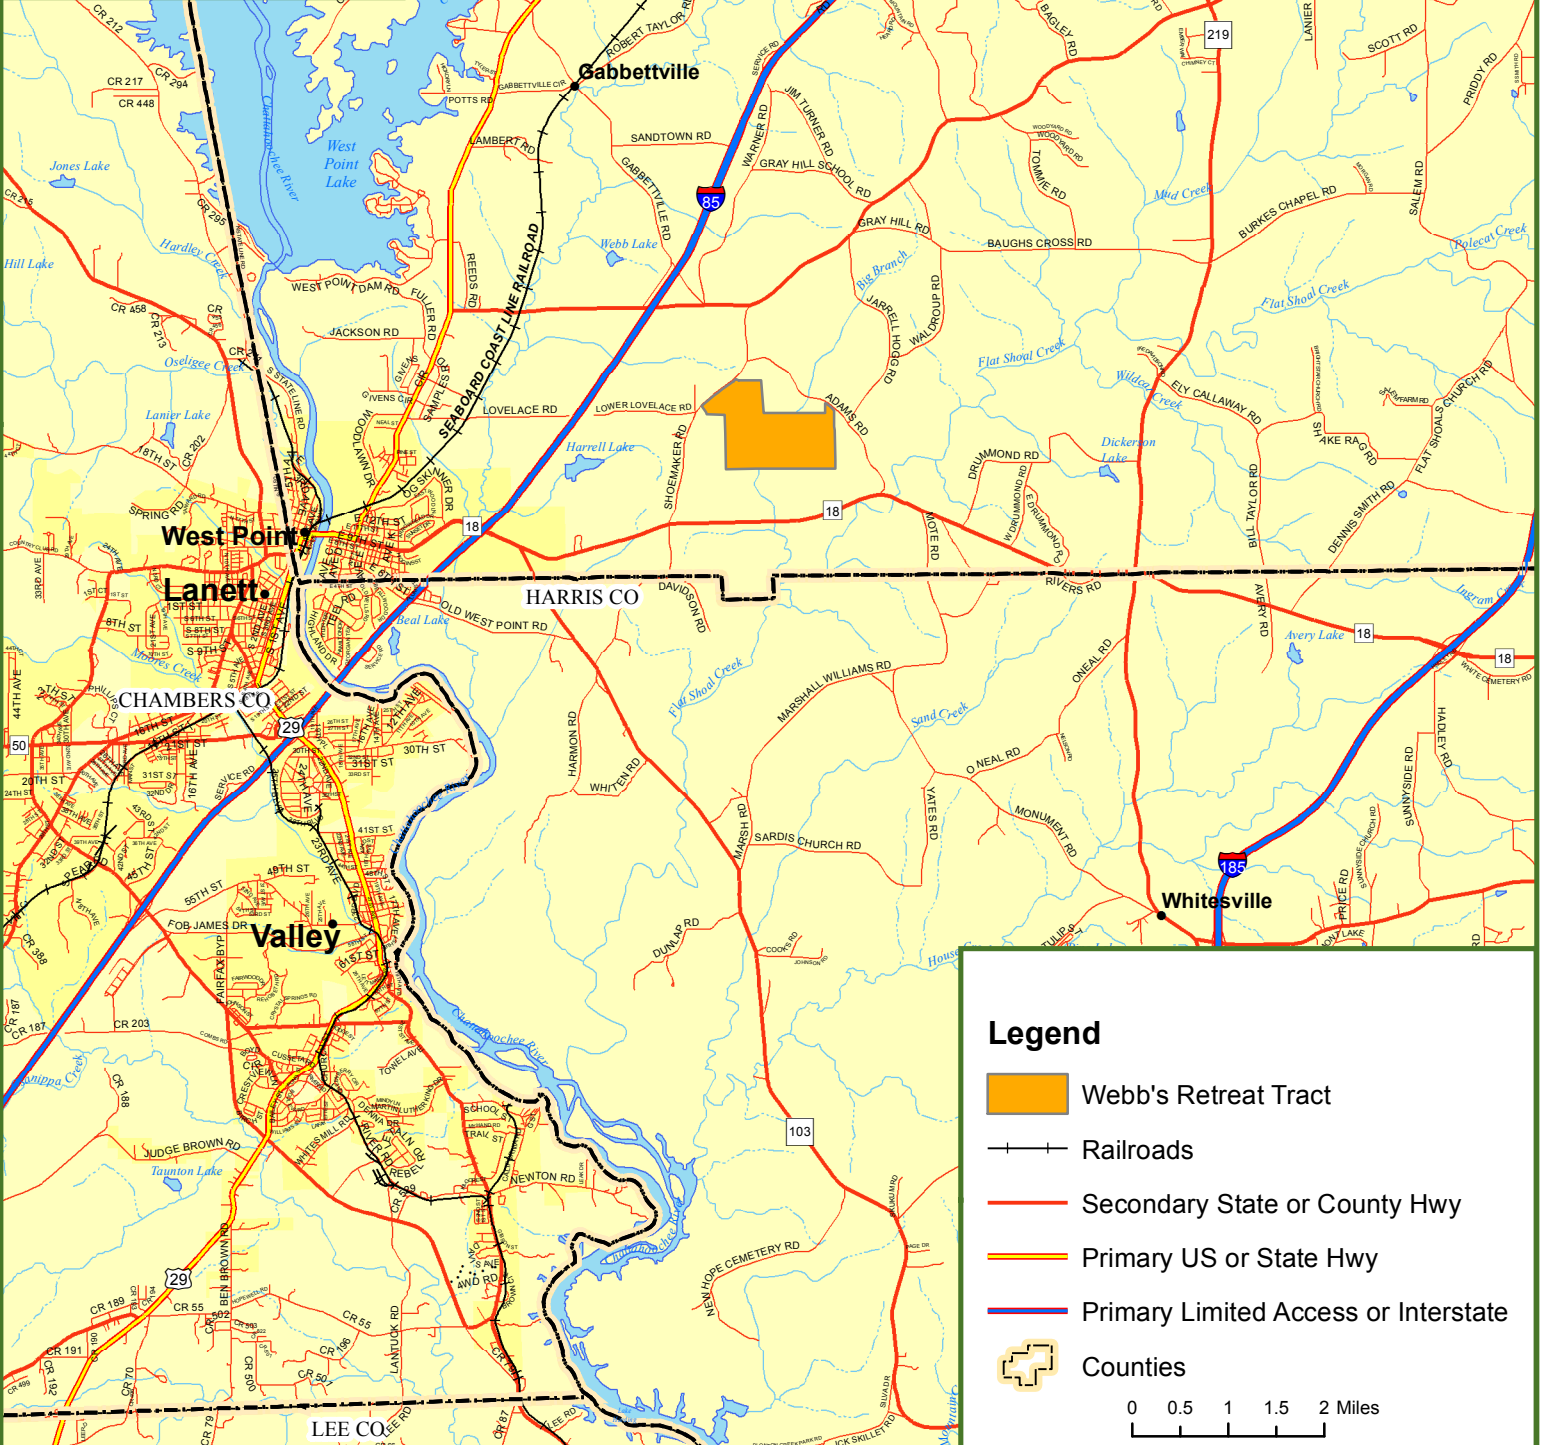

Locus Map

Webb's Retreat Tract

Troup County, GA

539 +/- Acres

Legend

-  Webb's Retreat Tract
-  Railroads
-  Secondary State or County Hwy
-  Primary US or State Hwy
-  Primary Limited Access or Interstate
-  Counties

0 0.5 1 1.5 2 Miles