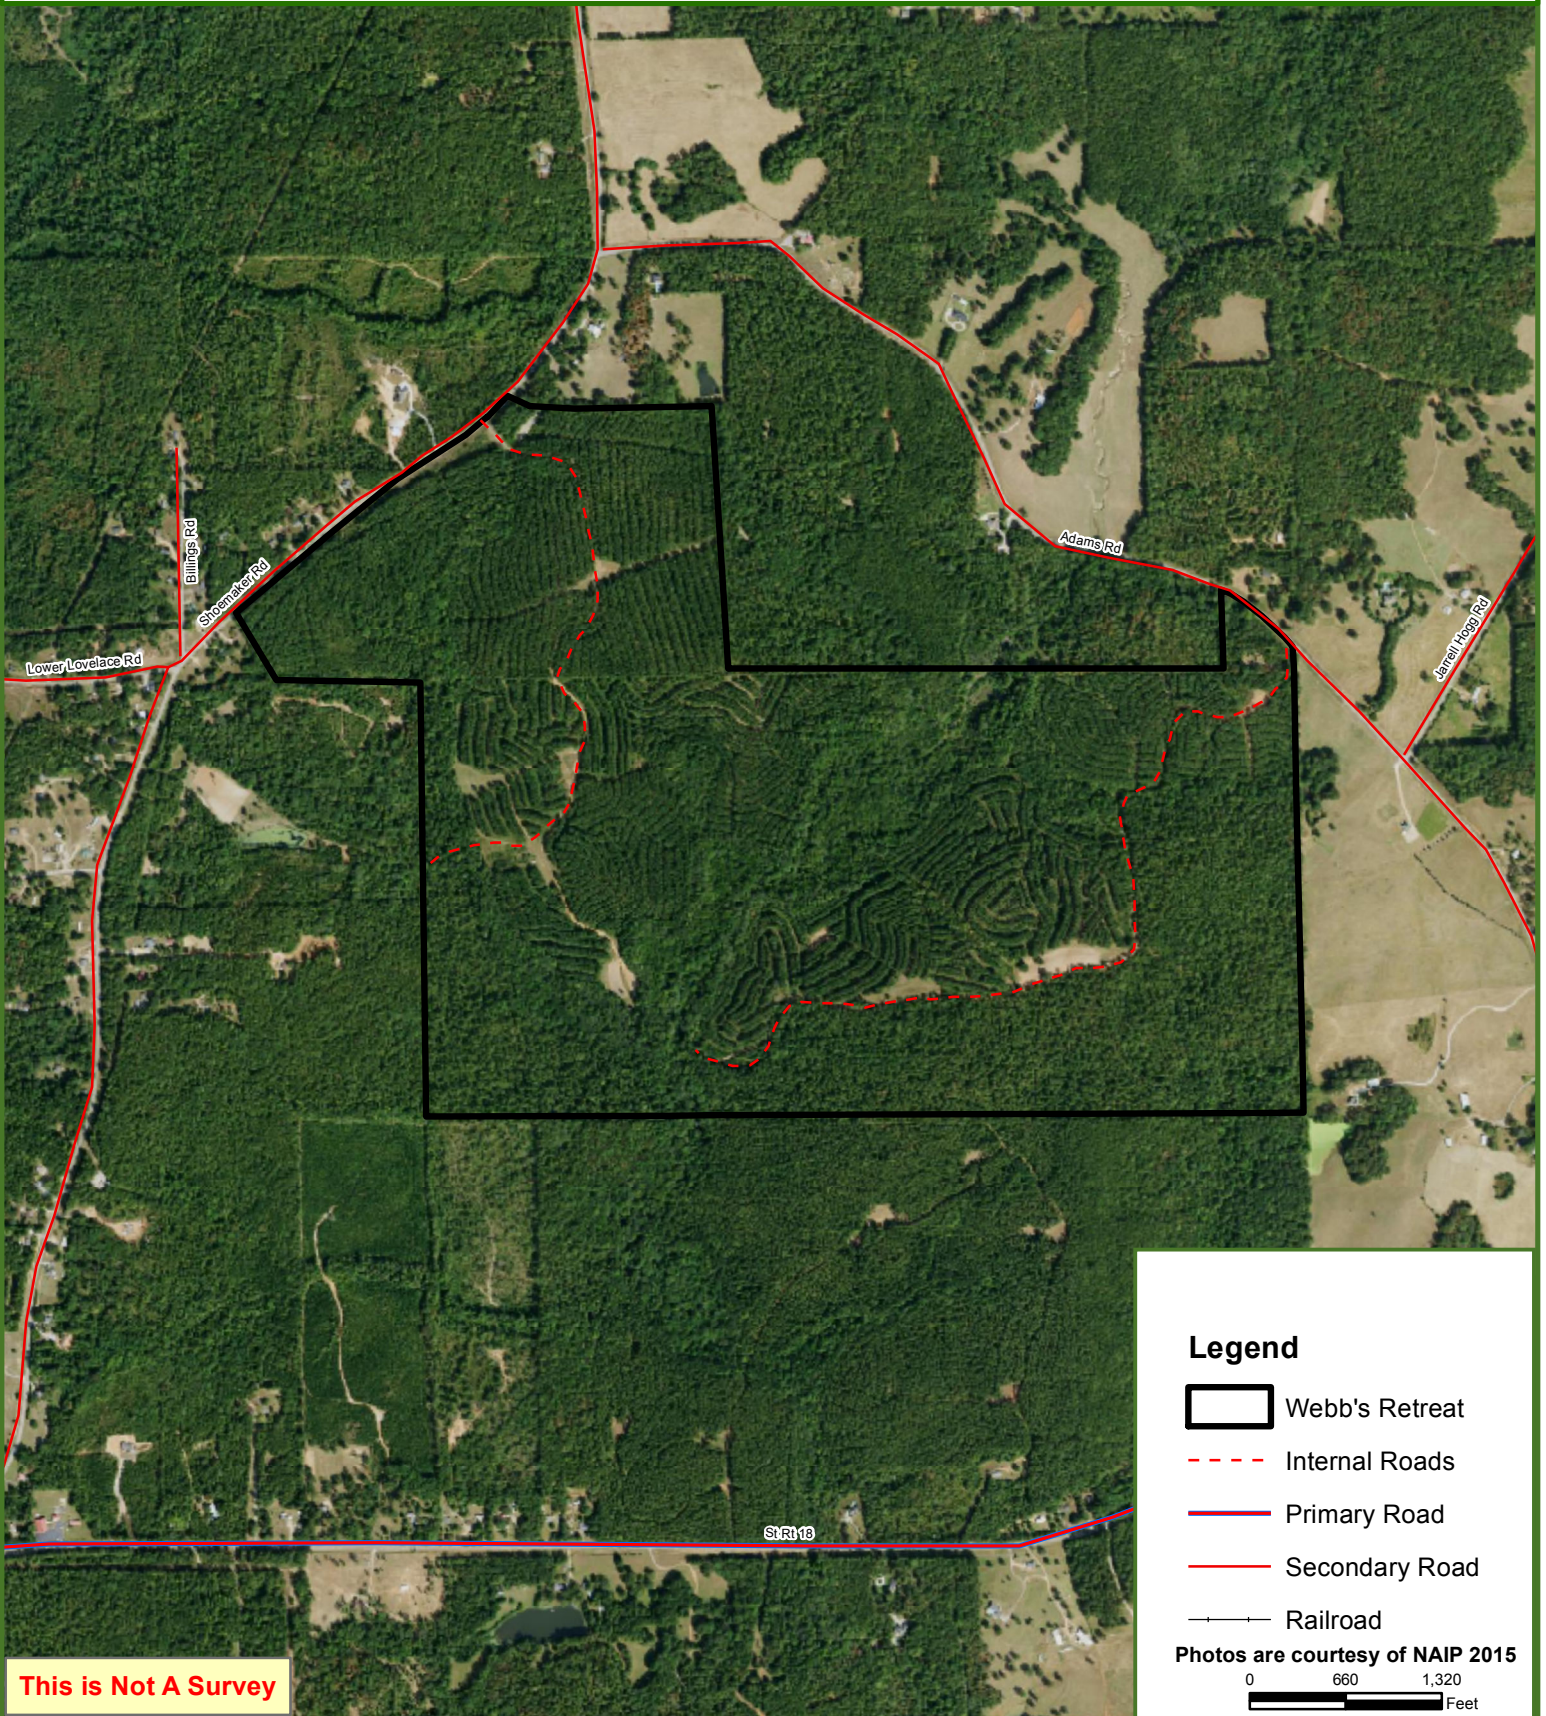

Webb's Retreat

539 +/- Acres
Troup County, GA

This is Not A Survey

Legend

- Webb's Retreat
- Internal Roads
- Primary Road
- Secondary Road
- Railroad

Photos are courtesy of NAIP 2015

This map was produced from information supplied by the seller and the use of aerial photography. The boundary lines portrayed on this map are approximate and could be different than the actual location of the boundaries found in the field.