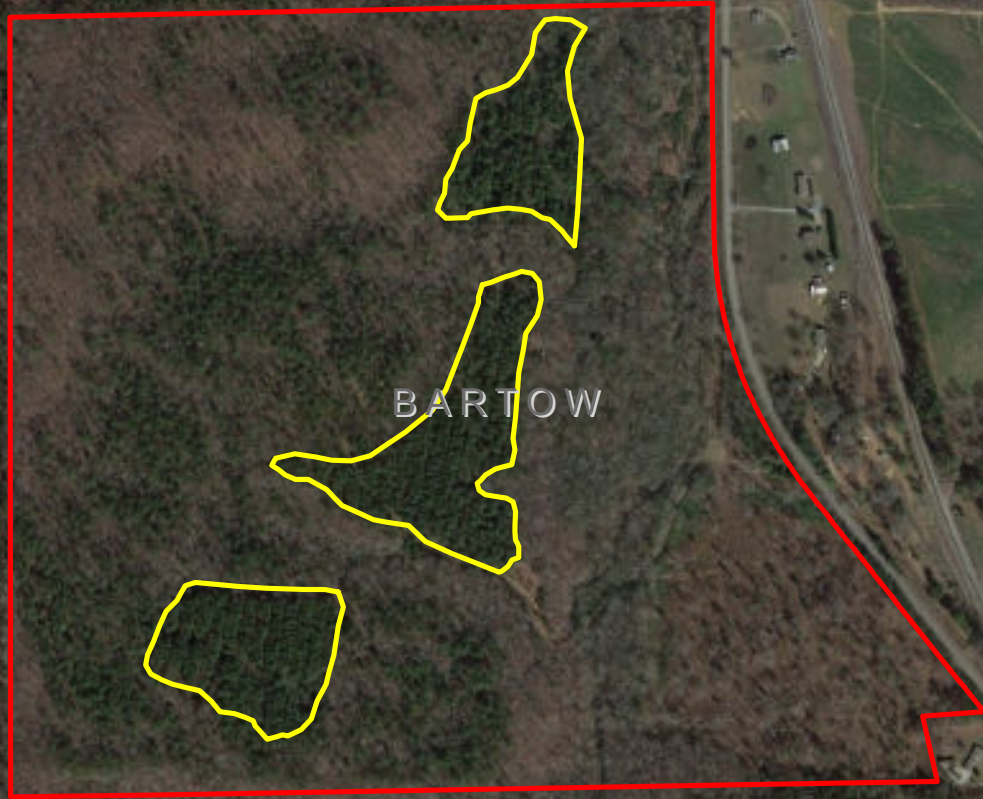

211 Hall Station Road,  
Bartow County, GA

**Legend**

-  Thinned Planted Pine (32+ yr. old) (~19.0 ac.)
-  Jolly Homestead LLC Boundary (~170.0 ac.)

Map is for Reference Only  
Not a Survey

Datum: NAD1983 Coord Sys: UTM 16N  
DOP: 12-15-2020 Author: Gary McGinnis