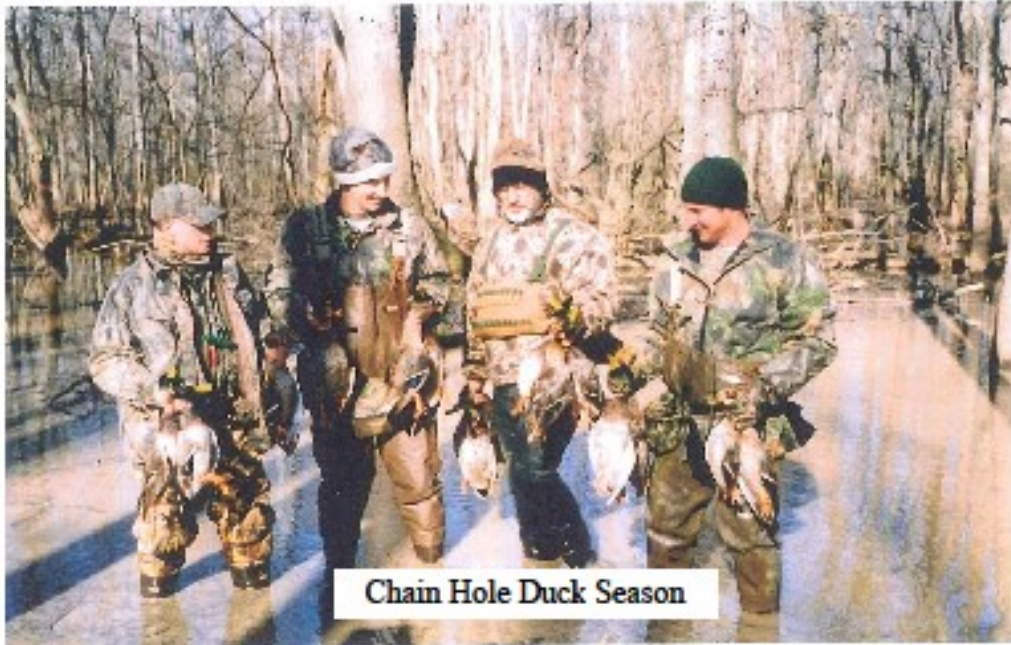

Chain Hole Duck Season