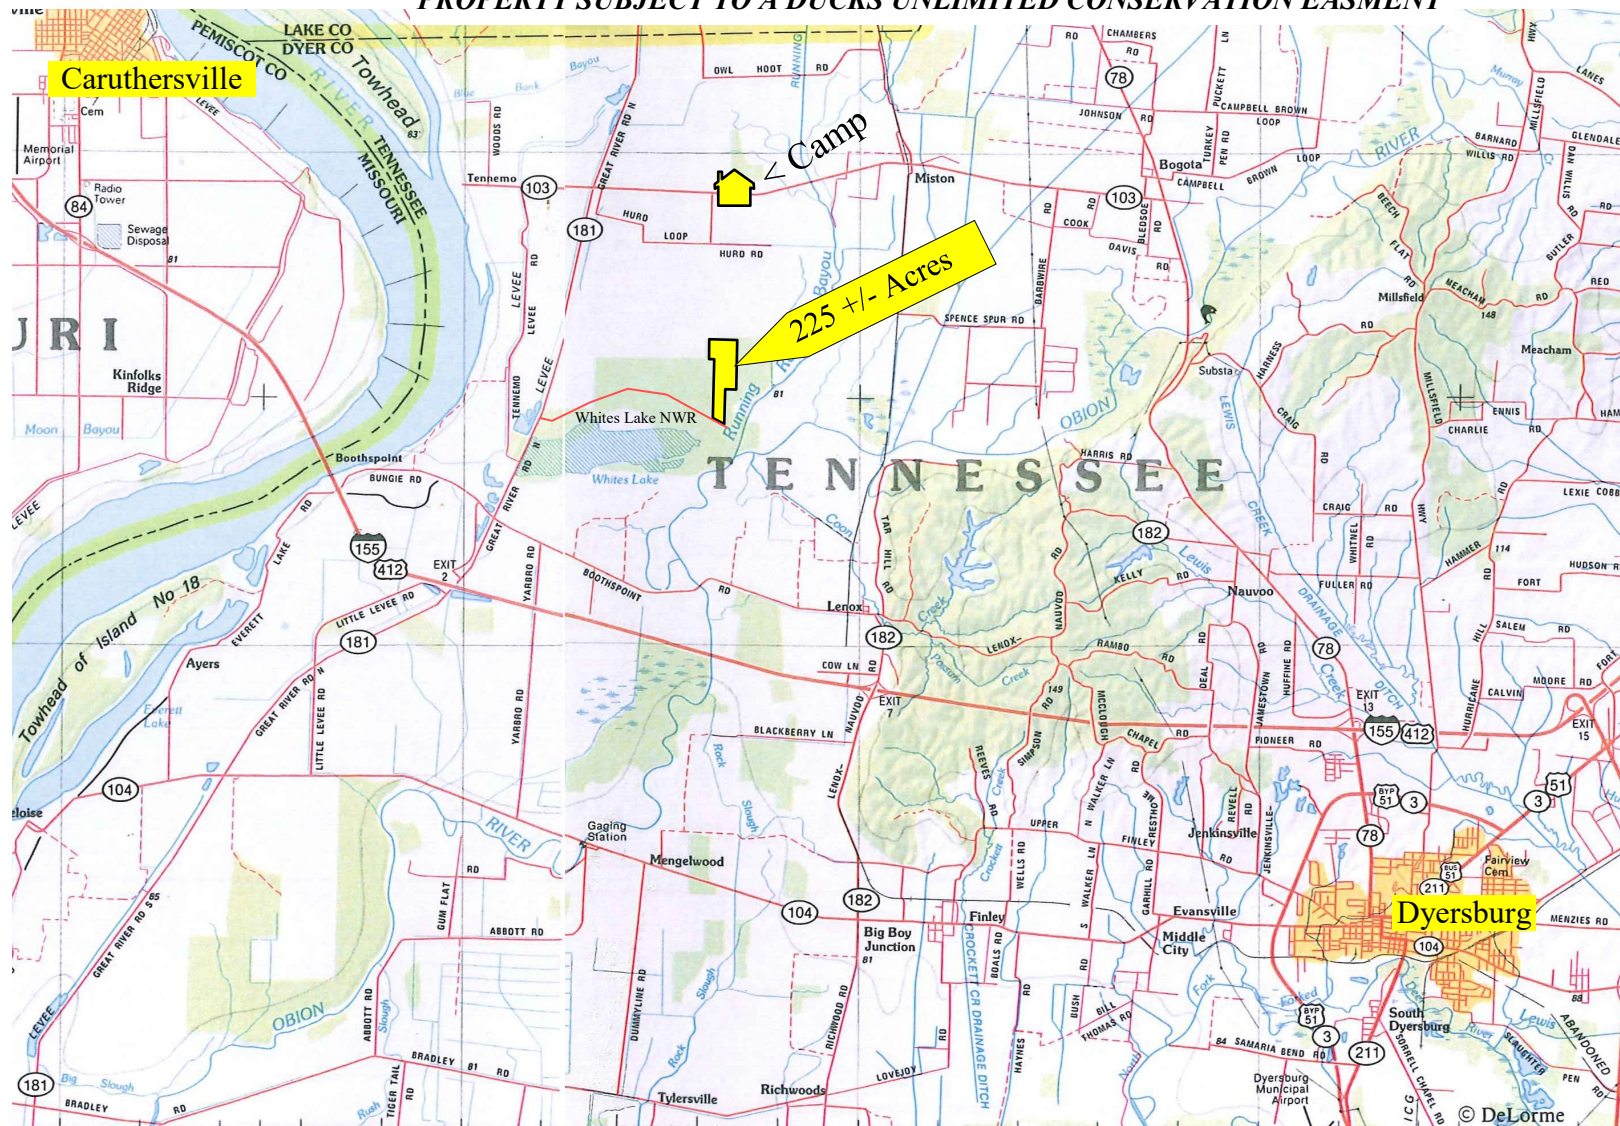

PROPERTY SUBJECT TO A DUCKS UNLIMITED CONSERVATION EASMENT