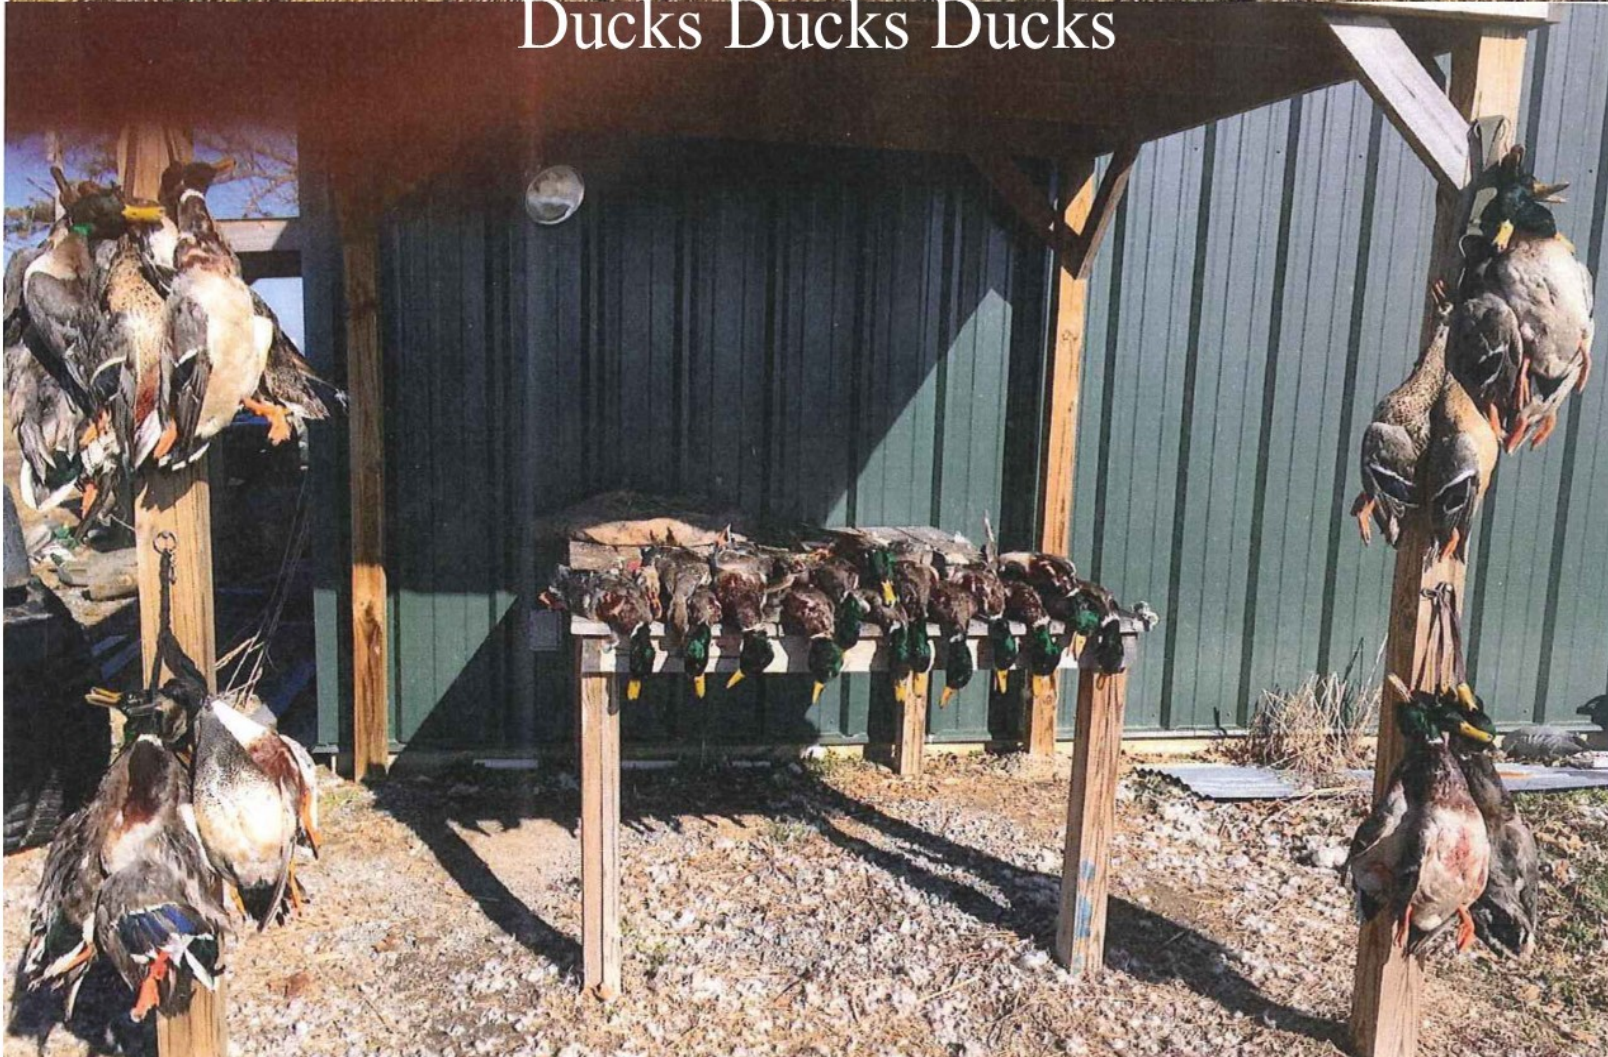

Chain Hole (Springtime)

Chain Hole Duck Season

GREEN TIMBER : BEFORE & AFTER RESULTS

Ducks Ducks Ducks

DEER AND DUCK HUNTING TIMBER

TROPHY BUCKS COMING OFF REFUGE