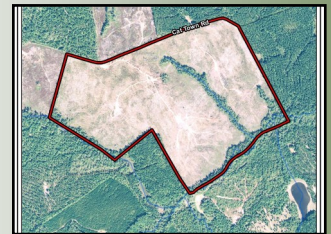

255 Acres | 0 Cat Town Rd | Hancock County, GA | 30187

- Investment
- Planted Pines
- Creeks

Great hunting and timber investment. This tract has about 230 acres of young planted pines. There are some nice hardwoods along the creeks and streams.