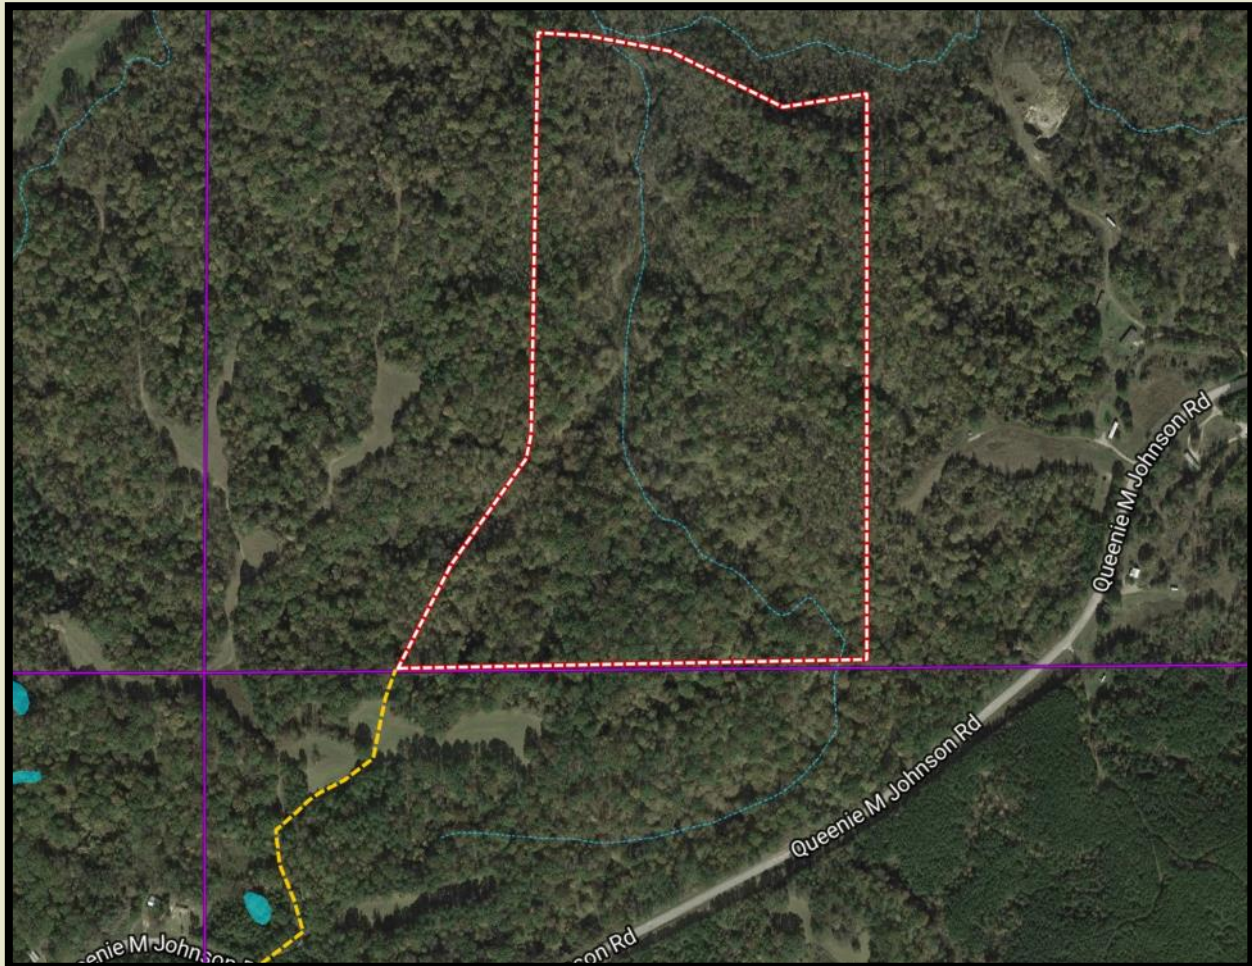

Sartain's Heritage
Properties, LLC.
www.SartainsHeritage.com

The Rim 78 78 Acres +/- Holmes County, MS

CONTACT:

JOE WOOD
601.613.8675

jwood@sartainsheritage.com

Sartain's Heritage Properties
106 First Choice Drive
Madison, MS 39110
Phone: 601-856-2720
Fax: 601-853-6765
www.SartainsHeritage.com

78 +/- acres in Section 9, T14N, R1E, Holmes County, MS with an access easement off Queenie Johnson Road.

The property consists of predominately hardwoods with some pine timber and is located one mile east of Hillside National Wildlife Refuge along the area known as "The Rim", where the Delta meets the Hills and nine miles south of Morgan Brake National Wildlife Refuge. The Rim is an area well known for producing trophy whitetails and excellent turkey hunting.

If you are looking for a small tract surrounded by other timberlands that can produce big results this property deserves a close look.

\$1400.00 per acre

All information contained herein is supplied by sources deemed reliable, but is not guaranteed by Sartain's Heritage Properties, its Brokers or Agents. Properties are subject to errors, omissions, correction, price change, prior sale or withdrawal without notice.