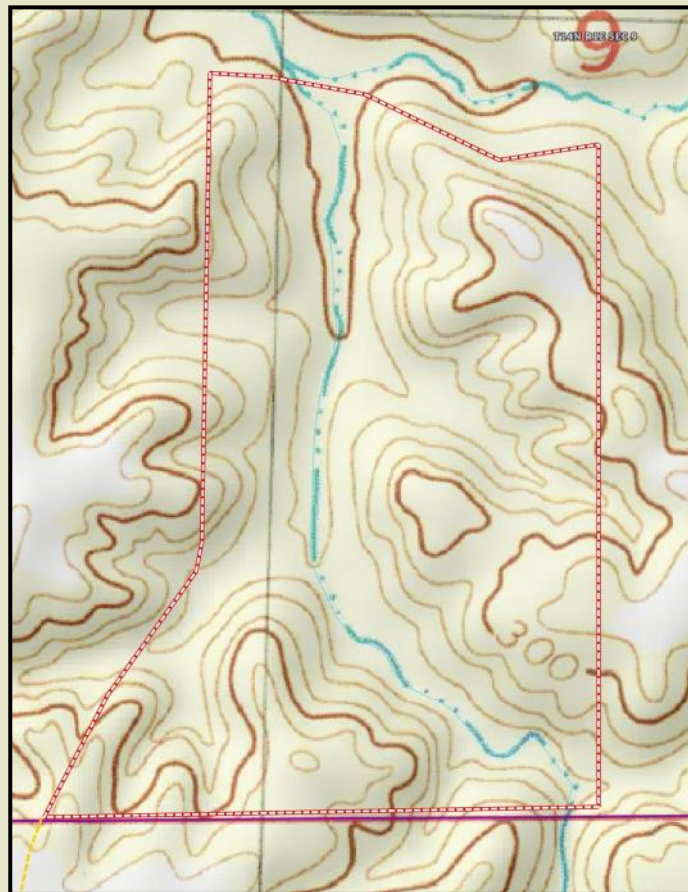

All information contained herein is supplied by sources deemed reliable, but is not guaranteed by Sartain's Heritage Properties, its Brokers or Agents. Properties are subject to errors, omissions, correction, price change, prior sale or withdrawal without notice.