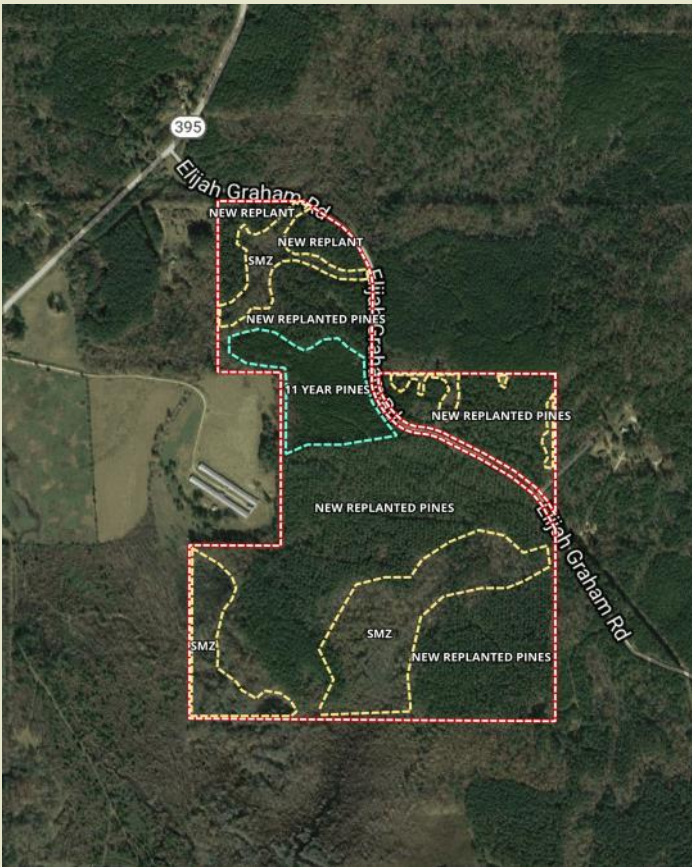

All information contained herein is supplied by sources deemed reliable, but is not guaranteed by Sartain's Heritage Properties, its Brokers or Agents. Properties are subject to errors, omissions, correction, price change, prior sale or withdrawal without notice.