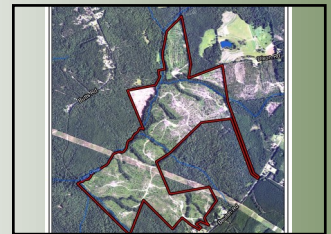

373 Acres | Beulah Highway | Hancock County, GA | 31087

- Creek frontage
- Hardwood drains
- Great hunting!

The Little Creek Tract is located south of Sparta about 12 miles from Milledgeville. This diverse property has long frontage on little creek with some nice hardwood drains and creek bottoms. Young planted pines ensure income for the future. Come and enjoy this convenient location while you hunt and watch your investment grow. Call Mark Costello to view. 706-207-5850.